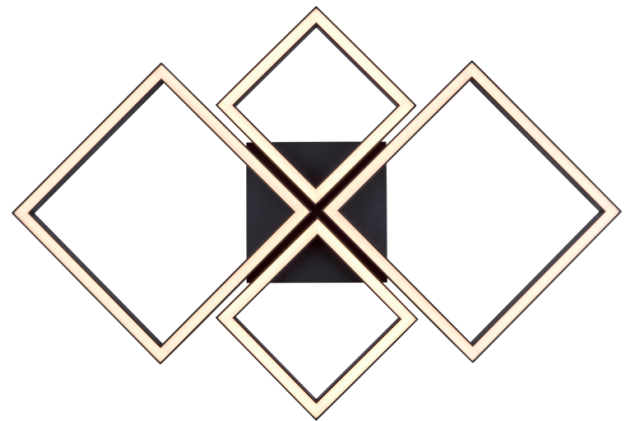

1-3

3

3

3

3

3

1
QUON
black
metal/acrylic

Art. No.	G99285/06
Measurements	↑ 55mm ↔ 410mm ↔ 200mm Ø -
Bulb	LED integr.
Watt	1 x 23W
Lumen	1 x 2300LM
Kelvin	3000K
EEC	-
SC	☐

2
QUON
black
metal/acrylic

Art. No.	G97180/06
Measurements	↑ 55mm ↔ 400mm ↔ 400mm Ø -
Bulb	LED integr.
Watt	1 x 23W
Lumen	1 x 2300LM
Kelvin	3000K
EEC	-
SC	☐

3
QUON
black
metal/acrylic

Art. No.	G99284/06
Measurements	↑ 55mm ↔ 860mm ↔ 580mm Ø -
Bulb	LED integr.
Watt	1 x 36W
Lumen	1 x 3500LM
Kelvin	2700-6200K
EEC	-
SC	☐