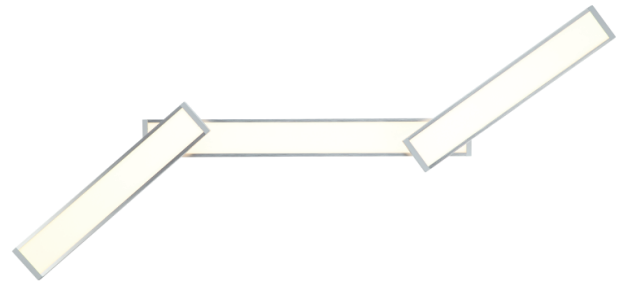

1-2

1-2

2

1 ENTRANCE

aluminium/white
metal/acrylic

Art. No.	G97026/21
Measurements	↑ 50mm ↔ 1.200mm → 70mm Ø -
Bulb	LED integr.
Watt	1 x 22W
Lumen	1 x 2420LM
Kelvin	3000K
EEC	A+
SC	☐

2 ENTRANCE

aluminium/white
metal/acrylic

Art. No.	G97030/21
Measurements	↑ 82mm ↔ 1.160mm → 670mm Ø -
Bulb	LED integr.
Watt	1 x 30W
Lumen	1 x 3300LM
Kelvin	3000K
EEC	A+
SC	☐

4 004353 359033

4 004353 359071