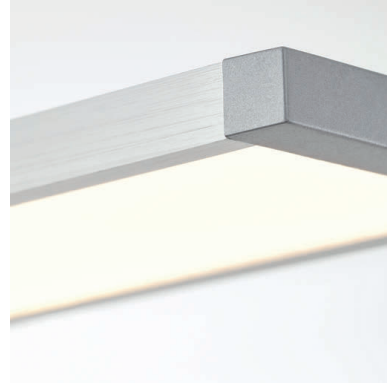

1-2

1-2

2

1 ENTRANCE

aluminium/white
metal/acrylic

Art. No.	G97026/21
Measurements	↑ 50mm ↔ 1.200mm → 70mm Ø -
Bulb	LED integr.
Watt	1 x 22W
Lumen	1 x 2420LM
Kelvin	3000K
EEC	A+
SC	☐

2 ENTRANCE

aluminium/white
metal/acrylic

Art. No.	G97030/21
Measurements	↑ 82mm ↔ 1.160mm → 670mm Ø -
Bulb	LED integr.
Watt	1 x 30W
Lumen	1 x 3300LM
Kelvin	3000K
EEC	A+
SC	☐

4 004353 359033

4 004353 359071