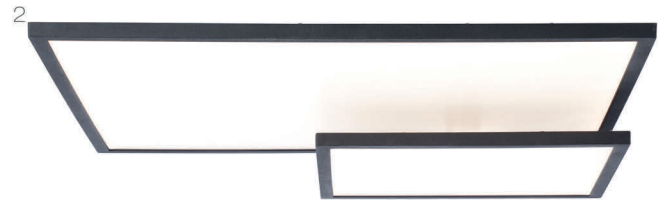

1-3

1-3

1-3

1
BILITY
black
metal/acrylic

Art. No.	G97033/06
Measurements	↑ 78mm ↔ 1.100mm ↔ 240mm Ø
Bulb	LED integr.
Watt	1 x 36W
Lumen	1 x 3960LM
Kelvin	3000K
EEC	A+
SC	☐

2
BILITY
black
metal/acrylic

Art. No.	G97032/06
Measurements	↑ 74mm ↔ 620mm ↔ 465mm Ø
Bulb	LED integr.
Watt	1 x 36W
Lumen	1 x 3960LM
Kelvin	3000K
EEC	A+
SC	☐

3
BILITY
black
metal/acrylic

Art. No.	G97031/06
Measurements	↑ 78mm ↔ 605mm ↔ 450mm Ø
Bulb	LED integr.
Watt	1 x 36W
Lumen	1 x 3960LM
Kelvin	3000K
EEC	A+
SC	☐

4 004353 359156

4 004353 359132

4 004353 359118