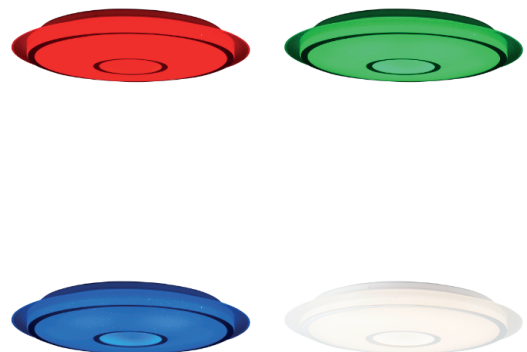

1-2

1-2

1-2

1-2

1-2

1-2

2

1
PEBBLES

white
metal/plastic

Art. No.	G96978/05
Measurements	↑ 155mm ↔ - ↔ - Ø 580mm
Bulb	LED integr.
Watt	1 x 42W
Lumen	1 x 4200LM
Kelvin	3000-6000K
EEC	A+
SC	⊕

2
RONNY

white
metal/plastic

Art. No.	HK17503S05
Measurements	↑ 130mm ↔ - ↔ - Ø 560mm
Bulb	LED integr.
Watt	1 x 36W
Lumen	1 x 2700LM
Kelvin	3000-6000K
EEC	A
SC	⊕