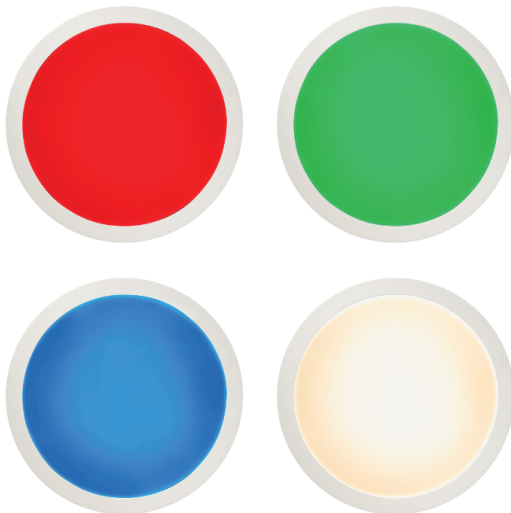

1-2

1-2

1-2

1-2

1-2

1-2

1-2

1

## ABIE

white  
metal/acrylic

Art. No.	G97060/05
Measurements	↑ 59mm ↔ - ↔ - Ø 400mm
Bulb	LED integr.
Watt	1 x 24W
Lumen	1 x 1900LM
Kelvin	2700-6200K
EEC	A+
SC	☐

2

## ABIE

white  
metal/acrylic

Art. No.	G97061/05
Measurements	↑ 59mm ↔ - ↔ - Ø 600mm
Bulb	LED integr.
Watt	1 x 40W
Lumen	1 x 3300LM
Kelvin	2700-6200K
EEC	A+
SC	☐

4 004353 363382

4 004353 363399