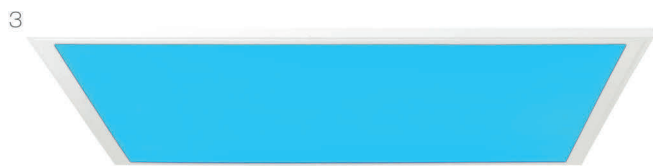

1-4

1-4

1-4

1-4

1-4

1-4

1-4

1
ABIE
white
metal/acrylic

Art. No.	G90317/05
Measurements	↑ 55mm ↔ 295mm ↔ 295mm Ø -
Bulb	LED integr.
Watt	1 x 18W
Lumen	1 x 1800LM
Kelvin	2700-6200K
EEC	A+
SC	⊕

2
ABIE
white
metal/acrylic

Art. No.	G90318/05
Measurements	↑ 55mm ↔ 395mm ↔ 395mm Ø -
Bulb	LED integr.
Watt	1 x 24W
Lumen	1 x 2400LM
Kelvin	2700-6200K
EEC	A+
SC	⊞

3
ABIE
white
metal/acrylic

Art. No.	G90319/05
Measurements	↑ 55mm ↔ 595mm ↔ 595mm Ø -
Bulb	LED integr.
Watt	1 x 40W
Lumen	1 x 4000LM
Kelvin	2700-6200K
EEC	A+
SC	⊞

4
ABIE
white
metal/acrylic

Art. No.	G90320/05
Measurements	↑ 55mm ↔ 1.195mm ↔ 295mm Ø -
Bulb	LED integr.
Watt	1 x 40W
Lumen	1 x 4000LM
Kelvin	2700-6200K
EEC	A+
SC	⊞