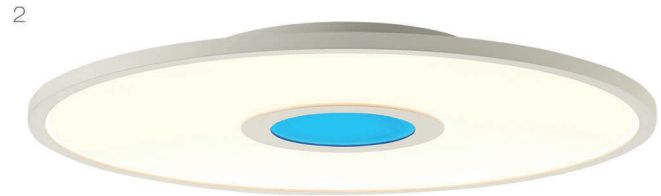

1-3

1-3

1-3

1-3

1-3

1-3

1-3

1
ODELLA

white
metal/acrylic

Art. No.	G97082/05
Measurements	↑ 50mm ↔ - ↔ - Ø 350mm
Bulb	LED integr.
Watt	1 x 19W
Lumen	1 x 2140LM
Kelvin	2700-6500K
EEC	A+
SC	☐

2
ODELLA

white
metal/acrylic

Art. No.	G97083/05
Measurements	↑ 50mm ↔ - ↔ - Ø 450mm
Bulb	LED integr.
Watt	1 x 24W
Lumen	1 x 2940LM
Kelvin	2700-6500K
EEC	A+
SC	☐

3
ODELLA

white
metal/acrylic

Art. No.	G97193/05
Measurements	↑ 50mm ↔ - ↔ - Ø 600mm
Bulb	LED integr.
Watt	1 x 36W
Lumen	1 x 4547LM
Kelvin	2700-6500K
EEC	A+
SC	☐

4 004353 369964

4 004353 369971

4 004353 379567