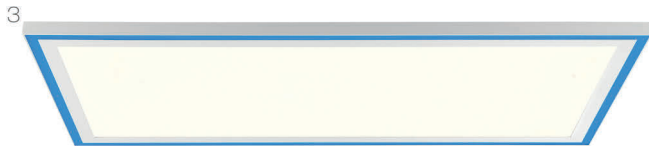

1-4

1-4

1-4

1-4

1-4

1-4

1-4

1 LANETTE

white
metal/acrylic

Art. No.	G97075/05
Measurements	↑ 50mm ↔ 400mm ↔ 400mm Ø -
Bulb	LED integr.
Watt	1 x 25W
Lumen	1 x 2470LM
Kelvin	2700-6500K
EEC	A+
SC	☐

4 004353 369896

2 LANETTE

white
metal/acrylic

Art. No.	G97076/05
Measurements	↑ 50mm ↔ 600mm ↔ 600mm Ø -
Bulb	LED integr.
Watt	1 x 38W
Lumen	1 x 3830LM
Kelvin	2700-6500K
EEC	A+
SC	☐

4 004353 369902

3 LANETTE

white
metal/acrylic

Art. No.	G97192/05
Measurements	↑ 50mm ↔ 800mm ↔ 400mm Ø -
Bulb	LED integr.
Watt	1 x 36W
Lumen	1 x 4547LM
Kelvin	2700-6500K
EEC	A+
SC	☐

4 004353 379550

4 LANETTE

white
metal/acrylic

Art. No.	G97077/05
Measurements	↑ 50mm ↔ 1.200mm ↔ 300mm Ø -
Bulb	LED integr.
Watt	1 x 37W
Lumen	1 x 4390LM
Kelvin	2700-6500K
EEC	A+
SC	☐

4 004353 369919