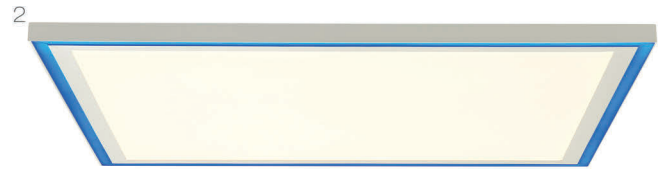

1-4

1-4

1-4

1-4

1-4

1-4

1-4

1 LANETTE

white
metal/acrylic

Art. No.	G97075/05
Measurements	↑ 50mm ↔ 400mm ↔ 400mm Ø -
Bulb	LED integr.
Watt	1 x 25W
Lumen	1 x 2470LM
Kelvin	2700-6500K
EEC	A+
SC	☐

4 004353 369896

2 LANETTE

white
metal/acrylic

Art. No.	G97076/05
Measurements	↑ 50mm ↔ 600mm ↔ 600mm Ø -
Bulb	LED integr.
Watt	1 x 38W
Lumen	1 x 3830LM
Kelvin	2700-6500K
EEC	A+
SC	☐

4 004353 369902

3 LANETTE

white
metal/acrylic

Art. No.	G97192/05
Measurements	↑ 50mm ↔ 800mm ↔ 400mm Ø -
Bulb	LED integr.
Watt	1 x 36W
Lumen	1 x 4547LM
Kelvin	2700-6500K
EEC	A+
SC	☐

4 004353 379550

4 LANETTE

white
metal/acrylic

Art. No.	G97077/05
Measurements	↑ 50mm ↔ 1.200mm ↔ 300mm Ø -
Bulb	LED integr.
Watt	1 x 37W
Lumen	1 x 4390LM
Kelvin	2700-6500K
EEC	A+
SC	☐

4 004353 369919