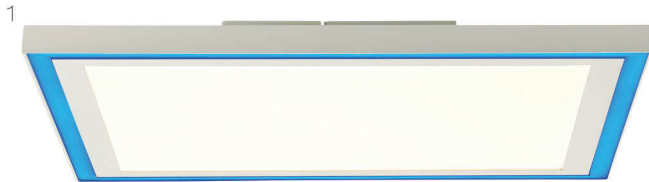

1-4

1-4

1-4

1-4

1-4

1-4

1-4

1 LANETTE

white
metal/acrylic

Art. No.	G97075/05
Measurements	↑ 50mm ↔ 400mm ↔ 400mm Ø -
Bulb	LED integr.
Watt	1 x 25W
Lumen	1 x 2470LM
Kelvin	2700-6500K
EEC	A+
SC	☐

4 004353 369896

2 LANETTE

white
metal/acrylic

Art. No.	G97076/05
Measurements	↑ 50mm ↔ 600mm ↔ 600mm Ø -
Bulb	LED integr.
Watt	1 x 38W
Lumen	1 x 3830LM
Kelvin	2700-6500K
EEC	A+
SC	☐

4 004353 369902

3 LANETTE

white
metal/acrylic

Art. No.	G97192/05
Measurements	↑ 50mm ↔ 800mm ↔ 400mm Ø -
Bulb	LED integr.
Watt	1 x 36W
Lumen	1 x 4547LM
Kelvin	2700-6500K
EEC	A+
SC	☐

4 004353 379550

4 LANETTE

white
metal/acrylic

Art. No.	G97077/05
Measurements	↑ 50mm ↔ 1.200mm ↔ 300mm Ø -
Bulb	LED integr.
Watt	1 x 37W
Lumen	1 x 4390LM
Kelvin	2700-6500K
EEC	A+
SC	☐

4 004353 369919