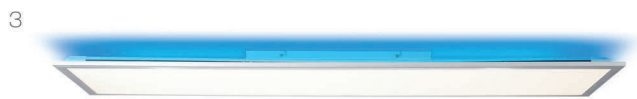

1-3

1-3

1-3

1-3

1-3

1-3

1-3

1
ALISSA

silver/white
metal/acrylic

Art. No.	G97021/58
Measurements	↑ 53mm ↔ 395mm ↔ 395mm Ø -
Bulb	LED integr.
Watt	1 x 32W
Lumen	1 x 2500LM
Kelvin	2700-6200K
EEC	A
SC	☐

2
ALISSA

silver/white
metal/acrylic

Art. No.	G97022/58
Measurements	↑ 53mm ↔ 595mm ↔ 595mm Ø -
Bulb	LED integr.
Watt	1 x 42W
Lumen	1 x 3300LM
Kelvin	2700-6200K
EEC	A
SC	☐

3
ALISSA

silver/white
metal/acrylic

Art. No.	G97023/58
Measurements	↑ 53mm ↔ 1.195mm ↔ 295mm Ø -
Bulb	LED integr.
Watt	1 x 42W
Lumen	1 x 3300LM
Kelvin	2700-6200K
EEC	A
SC	☐