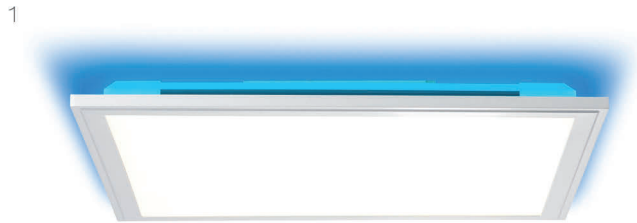

1-3

1-3

1-3

1-3

1-3

1-3

1-3

1
ALISSA

silver/white
metal/acrylic

Art. No.	G97021/58
Measurements	↑ 53mm ↔ 395mm ↔ 395mm Ø -
Bulb	LED integr.
Watt	1 x 32W
Lumen	1 x 2500LM
Kelvin	2700-6200K
EEC	A
SC	☐

2
ALISSA

silver/white
metal/acrylic

Art. No.	G97022/58
Measurements	↑ 53mm ↔ 595mm ↔ 595mm Ø -
Bulb	LED integr.
Watt	1 x 42W
Lumen	1 x 3300LM
Kelvin	2700-6200K
EEC	A
SC	☐

3
ALISSA

silver/white
metal/acrylic

Art. No.	G97023/58
Measurements	↑ 53mm ↔ 1.195mm ↔ 295mm Ø -
Bulb	LED integr.
Watt	1 x 42W
Lumen	1 x 3300LM
Kelvin	2700-6200K
EEC	A
SC	☐