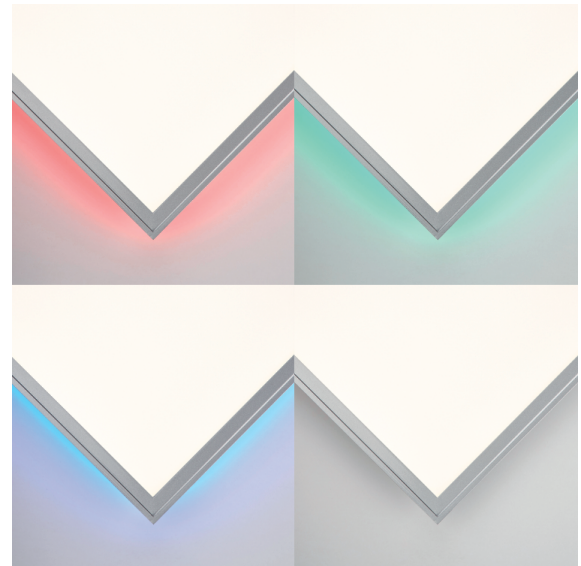

1-3

1-3

1-3

1-3

1-3

1-3

1-3

1
ALISSA

silver/white
metal/acrylic

Art. No.	G97021/58
Measurements	↑ 53mm ↔ 395mm ↔ 395mm Ø -
Bulb	LED integr.
Watt	1 x 32W
Lumen	1 x 2500LM
Kelvin	2700-6200K
EEC	A
SC	☐

2
ALISSA

silver/white
metal/acrylic

Art. No.	G97022/58
Measurements	↑ 53mm ↔ 595mm ↔ 595mm Ø -
Bulb	LED integr.
Watt	1 x 42W
Lumen	1 x 3300LM
Kelvin	2700-6200K
EEC	A
SC	☐