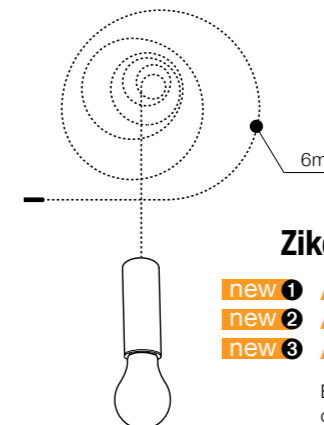

Max 10x input for Ziko meters
aluminium

Ziko Base 20

- new AZ3410 (black)
- Max 20x input for Ziko meters
aluminium

Ziko E27 3 meters

- new 1 AZ3115 (black)
- new 2 AZ3114 (white)
- new 3 AZ3455 (antique)

E27 1x Max 40W
only LED
aluminium

Ziko E27 6 meters

- new 1 AZ3116 (black)
- new 2 AZ3113 (white)
- new 3 AZ3456 (antique)

E27 1x Max 40W
only LED
aluminium