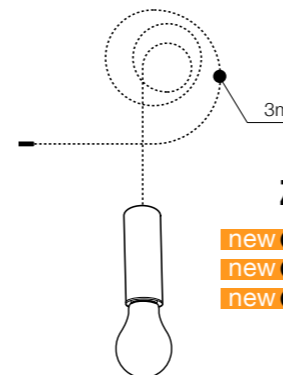

- 1 AZ2681 (black)
- new 2 AZ3117 (white)
- new 3 AZ3554 (antique)

aluminium

Ziko Base 1

- new 1 AZ3408 (black)
- new 2 AZ3119 (white)
- new 3 AZ3459 (antique)

aluminium

Ziko Base 10

- 1 AZ2905 (black)
- new 2 AZ3409 (white)
- new 3 AZ3460 (antique)

Max 10x input for Ziko meters
aluminium

Ziko Base 20

- new AZ3410 (black)
- Max 20x input for Ziko meters
aluminium

Ziko E27 3 meters

- new 1 AZ3115 (black)
- new 2 AZ3114 (white)
- new 3 AZ3455 (antique)