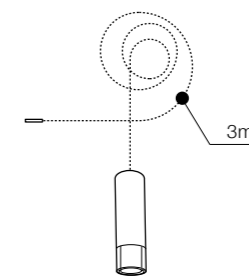

Ziko G9 3 meters

- 1 AZ2679 (black)
- new 2 AZ3457 (antique)

Max 1x G9 40W only LED
aluminium