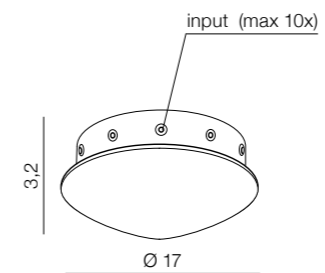

Ziko Base 1

1. AZ3408 (black)
2. aluminium

Ziko Base 10

1. AZ2905 (black)
2. Max 10x input for Ziko meters
   aluminium