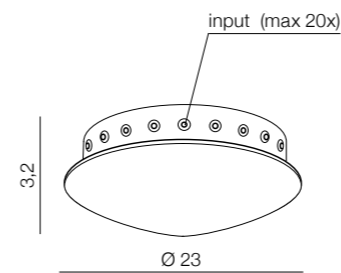

Ziko Base 20

1. AZ3410 (black)
2. Max 20x input for Ziko meters
   aluminium