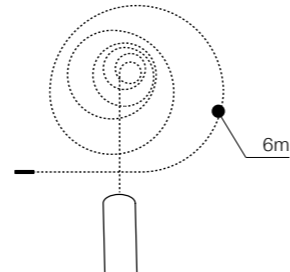

ZIKO Glass

Ziko Glass + Ziko GU10 meters = Final Product

Ziko Glass

1. 1 AZ3413 (yellow)
   - 2 AZ3414 (blue)
   - 3 AZ3415 (smoky)
   - 4 AZ3416 (clear)
2. glass

Ziko GU10 3 meters

1. AZ3411 (black)
2. GU10 1x Max 35W only LED
   aluminium

Ziko GU10 6 meters

1. AZ3412 (black)
2. GU10 1x Max 35W only LED
   aluminium

Ziko Base 1

1. AZ3408 (black)
2. aluminium

Ziko Base 10

1. AZ2905 (black)
2. Max 10x input for Ziko meters
   aluminium

Ziko Base 20

1. AZ3410 (black)
2. Max 20x input for Ziko meters
   aluminium

Ziko Holder

1. AZ2681 (black)
2. aluminium