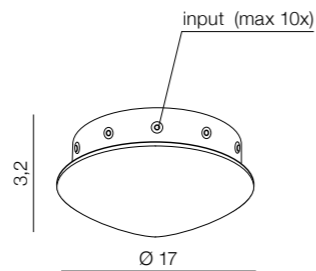

Ziko Base 1

- new 1 AZ3408 (black)
- new 2 AZ3119 (white)
- new 3 AZ3459 (antique)

aluminium

Ziko Base 10

- 1 AZ2905 (black)
- new 2 AZ3409 (white)
- new 3 AZ3460 (antique)

Max 10x input for Ziko meters
aluminium