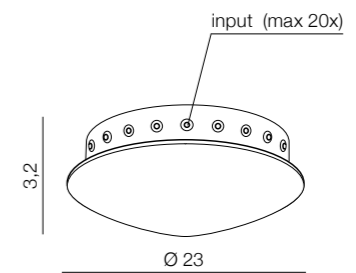

Ziko Base 20

1. AZ3410 (black)
2. Max 20x input for Ziko meters
   aluminium

Ziko Holder

1. AZ2681 (black)
2. aluminium