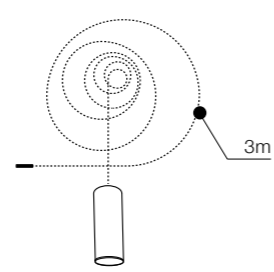

Ziko GU10 3 meters

1. AZ3411 (black)
2. GU10 1x Max 35W only LED
   aluminium