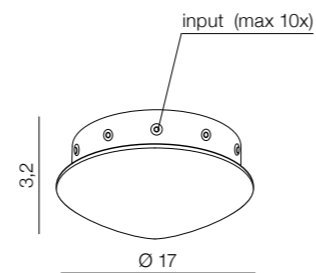

new

Ziko Base 1

- new 1 AZ3408 (black)
- new 2 AZ3119 (white)
- new 3 AZ3459 (antique)

aluminium

Ziko Base 10

- 1 AZ2905 (black)
- new 2 AZ3409 (white)
- new 3 AZ3460 (antique)

Max 10x input for Ziko meters
aluminium