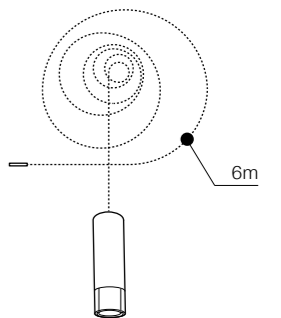

new

Ziko Base 20

- AZ3410 (black)
- Max 20x input for Ziko meters
aluminium

Ziko G9 3 meters

- 1 AZ2679 (black)
- new 2 AZ3457 (antique)

Max 1x G9 40W only LED
aluminium

Ziko G9 6 meters

- 1 AZ2680 (black)
- new 2 AZ3458 (antique)