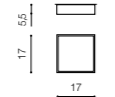

MONZA II S 30 3000K/ 4000K

LED integrated

product code – look AZ	LED 36W 3500lm 3000K	
acrylic / aluminium	LED 36W 3500lm 4000K	
IP20	installation place	
group energy label		

COLOUR / NEW INDEX NO.

- ☐ 3000K WHITE (WH) **AZ3687**
- ☒ 3000K BLACK (BK) **AZ3686**
- ☐ 4000K WHITE (WH) **AZ3689**
- ☒ 4000K BLACK (BK) **AZ3688**