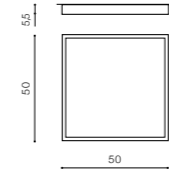

MONZA II SQUARE SCREWLESS BODY

Exposed downlights

LED integrated

product code – look AZ	LED 18W 1890lm 3000K	
acrylic / aluminium	LED 18W 1890lm 4000K	
IP20	installation place	
group energy label		

COLOUR / NEW INDEX NO.

- ☐ 3000K WHITE (WH) **AZ3683**
- ☒ 3000K BLACK (BK) **AZ3682**
- ☐ 4000K WHITE (WH) **AZ3685**
- ☒ 4000K BLACK (BK) **AZ3684**

LED integrated

product code – look AZ	LED 36W 3500lm 3000K	
acrylic / aluminium	LED 36W 3500lm 4000K	
IP20	installation place	
group energy label		

COLOUR / NEW INDEX NO.

- ☐ 3000K WHITE (WH) **AZ3687**
- ☒ 3000K BLACK (BK) **AZ3686**
- ☐ 4000K WHITE (WH) **AZ3689**
- ☒ 4000K BLACK (BK) **AZ3688**

LED integrated

product code – look AZ	LED 74W 6120lm 3000K DIMM	
acrylic / aluminium	LED 74W 6120lm 4000K DIMM	
IP20	installation place	
group energy label		

COLOUR / NEW INDEX NO.

- ☐ 3000K WHITE (WH) **AZ3695**
- ☒ 3000K BLACK (BK) **AZ3694**
- ☐ 4000K WHITE (WH) **AZ3698**
- ☒ 4000K BLACK (BK) **AZ3697**

BK

WH

LED integrated

product code – look AZ	LED 46W 4508lm 3000K DIMM	
acrylic / aluminium	LED 46W 4508lm 4000K DIMM	
IP20	installation place	
group energy label		

COLOUR / NEW INDEX NO.

- ☐ 3000K WHITE (WH) **AZ3691**
- ☒ 3000K BLACK (BK) **AZ3690**
- ☐ 4000K WHITE (WH) **AZ3693**
- ☒ 4000K BLACK (BK) **AZ3692**

* - EXPLANATION SHORTCUT PAGE 2 (E)

MONZA II SQUARE SCREWLESS BODY

Exposed downlights