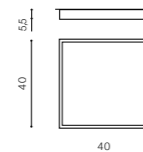

COLOUR / NEW INDEX NO.

- 3000K WHITE (WH) **AZ3691**
- 3000K BLACK (BK) **AZ3690**
- 4000K WHITE (WH) **AZ3693**
- 4000K BLACK (BK) **AZ3692**

* - EXPLANATION SHORTCUT PAGE 2 (E)

MONZA II SQUARE SCREWLESS BODY