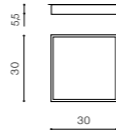

MONZA II S 50 3000K/ 4000K DIMM

LED integrated

product code – look AZ	LED 74W 6120lm 3000K DIMM	
acrylic / aluminium	LED 74W 6120lm 4000K DIMM	
IP20	installation place	
group energy label		

COLOUR / NEW INDEX NO.

- ☐ 3000K WHITE (WH) **AZ3695**
- ☒ 3000K BLACK (BK) **AZ3694**
- ☐ 4000K WHITE (WH) **AZ3698**
- ☒ 4000K BLACK (BK) **AZ3697**