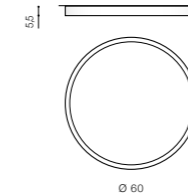

MONZA II R 40 3000K/ 4000K DIMM

LED integrated

product code – look AZ	LED 46W 4508lm 3000K DIMM	
acrylic / aluminium	LED 46W 4508lm 4000K DIMM	
IP20	installation place	
group energy label		

COLOUR / NEW INDEX NO.

- ☐ 3000K WHITE (WH) **AZ3799**
- ☒ 3000K BLACK (BK) **AZ3798**
- ☐ 4000K WHITE (WH) **AZ3801**
- ☒ 4000K BLACK (BK) **AZ3800**