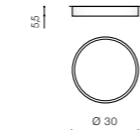

MONZA II R 60 3000K/ 4000K DIMM

LED integrated

product code – look AZ	LED 90W 7520lm 3000K DIMM	
acrylic / aluminium	LED 90W 7520lm 4000K DIMM	
IP20	installation place	
group energy label		

COLOUR / NEW INDEX NO.

- ☐ 3000K WHITE (WH) **AZ3679**
- ☒ 3000K BLACK (BK) **AZ3678**
- ☐ 4000K WHITE (WH) **AZ3681**
- ☒ 4000K BLACK (BK) **AZ3680**