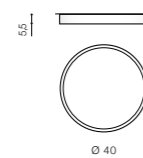

MONZA II R 50 3000K/ 4000K DIMM

LED integrated

product code – look AZ	LED 74W 6120lm 3000K DIMM	
acrylic / aluminium	LED 74W 6120lm 4000K DIMM	
IP20	installation place	
group energy label		

COLOUR / NEW INDEX NO.

- ☐ 3000K WHITE (WH) **AZ3675**
- ☒ 3000K BLACK (BK) **AZ3674**
- ☐ 4000K WHITE (WH) **AZ3677**
- ☒ 4000K BLACK (BK) **AZ3676**