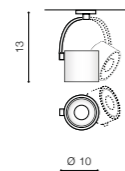

BROSS ARM

Exposed downlights

8

BROSS ARM

bulb not included

product code – look AZ	LED GU10 1xMax 35W
aluminium	
IP20	installation place
group energy label	

COLOUR / NEW INDEX NO.

- WHITE (WH) **AZ3498**
- BLACK (BK) **AZ3499**