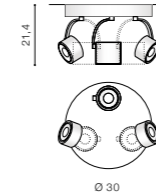

AZZARDO PATENT EU

BROSS ARM

Exposed downlights

9

BROSS ARM 3 ROUND

bulb not included

product code – look AZ	LED GU10 3xMax 35W
aluminium	
IP20	installation place
group energy label	

COLOUR / NEW INDEX NO.

- WHITE (WH) **AZ3504**
- BLACK (BK) **AZ3505**

AZZARDO PATENT EU

* - EXPLANATION SHORTCUT PAGE 2 (E)