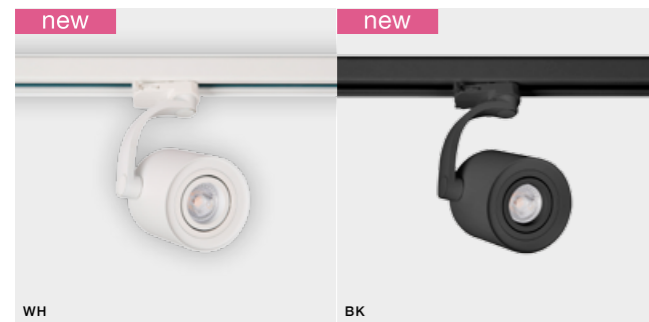

BROSS ARM

Exposed downlights

8

BROSS ARM

bulb not included

product code – look AZ	LED GU10 1xMax 35W
aluminium	
IP20	installation place
group energy label	

COLOUR / NEW INDEX NO.

- WHITE (WH) **AZ3498**
- BLACK (BK) **AZ3499**

AZZARDO PATENT EU

BROSS ARM 2

bulb not included

product code – look AZ	LED GU10 2xMax 35W
aluminium	
IP20	installation place
group energy label	

COLOUR / NEW INDEX NO.

- WHITE (WH) **AZ3502**
- BLACK (BK) **AZ3503**

AZZARDO PATENT EU

BROSS ARM

Exposed downlights

9

BROSS ARM 3 ROUND

bulb not included

product code – look AZ	LED GU10 3xMax 35W
aluminium	
IP20	installation place
group energy label	

COLOUR / NEW INDEX NO.