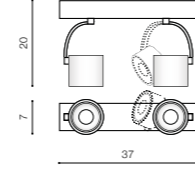

AZZARDO PATENT EU

BROSS ARM 2

bulb not included

product code – look AZ	LED GU10 2xMax 35W
aluminium	
IP20	installation place
group energy label	

COLOUR / NEW INDEX NO.

- WHITE (WH) **AZ3502**
- BLACK (BK) **AZ3503**