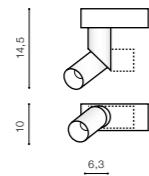

SANTOS EXPOSED

Exposed downlights

SANTOS EXPOSED ROUND

LED integrated

product code – look AZ	LED 12W 1020lm 3000K	
aluminium		
IP20	installation place	
group energy label		

COLOUR / NEW INDEX NO.

- WHITE (WH) **AZ3508**
- BLACK (BK) **AZ3509**

* - EXPLANATION SHORTCUT PAGE 2 (E)

RAFFAEL

Exposed downlights

RAFFAEL

bulb not included

product code – look AZ	LED connect GU10 1x Max 50W	
aluminium		
IP20	installation place	
group energy label		

COLOUR / NEW INDEX NO.