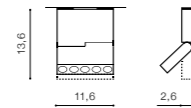

LEON

Exposed downlights

product code – look AZ	LED 12W 1020lm 3000K	LED integrated
aluminium		
IP20	installation place	
group energy label		

COLOUR / NEW INDEX NO.

- ☐ WHITE (WH) **AZ3488**
- ☒ BLACK (BK) **AZ3489**

TILT 90°

product code – look AZ	LED 12W 1020lm 3000K	LED integrated
aluminium		
IP20	installation place: Track Electric 3 Line	
group energy label		

COLOUR / NEW INDEX NO.

- ☐ WHITE (WH) **AZ3490**
- ☒ BLACK (BK) **AZ3491**

TILT 90°

ROTATION 350°

* - EXPLANATION SHORTCUT

TRACKS 3-LINE

Exposed downlights

TRACK SET (1m, 1.5m, 2m) WITH THE END POWER + END CAP (ALL INCLUDED)

- ☒ TRACK SET 1m (BLACK) **AZ2987**
- ☐ TRACK SET 1m (WHITE) **AZ2991**
- ☒ TRACK SET 1.5m (BLACK) **AZ3001**
- ☐ TRACK SET 1.5m (WHITE) **AZ3002**
- ☒ TRACK SET 2m (BLACK) **AZ2992**
- ☐ TRACK SET 2m (WHITE) **AZ2988**

TRACKS (1m, 1.5m, 2m)

- ☒ TRACK 1m (BLACK) **AZ2973**
- ☐ TRACK 1m (WHITE) **AZ2974**
- ☒ TRACK 1.5m (BLACK) **AZ3000**
- ☐ TRACK 1.5m (WHITE) **AZ2999**
- ☒ TRACK 2m (BLACK) **AZ2975**
- ☐ TRACK 2m (WHITE) **AZ2976**

LINE POWER + 2 X END CAP

- ☒ END POWER (BLACK) **AZ2977**
- ☐ END POWER (WHITE) **AZ2978**

TRACK ELECTRIC 3 LINE

- ☒ TRACK ELECTRIC 3 LINE (BLACK) **AZ3003**
- ☐ TRACK ELECTRIC 3 LINE (WHITE) **AZ3012**

MINI SIMPLE CONNECTION

- ☒ MINI SIMPLE CON. (BLACK) **AZ2981**
- ☐ MINI SIMPLE CON. (WHITE) **AZ2982**

CORNER CONNECTORS

- ☒ L-CONNECTOR (BLACK) **AZ2983**
- ☒ R-CONNECTOR (BLACK) **AZ2985**
- ☐ L-CONNECTOR (WHITE) **AZ2984**
- ☐ R-CONNECTOR (WHITE) **AZ2986**