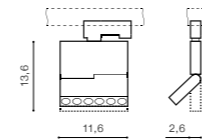

TILT 90°

ROTATION 350°

* - EXPLANATION SHORTCUT

TRACKS 3-LINE

Exposed downlights

TRACK SET (1m, 1.5m, 2m) WITH THE END POWER + END CAP (ALL INCLUDED)

- TRACK SET 1m (BLACK) **AZ2987**
- TRACK SET 1m (WHITE) **AZ2991**
- TRACK SET 1.5m (BLACK) **AZ3001**
- TRACK SET 1.5m (WHITE) **AZ3002**
- TRACK SET 2m (BLACK) **AZ2992**
- TRACK SET 2m (WHITE) **AZ2988**