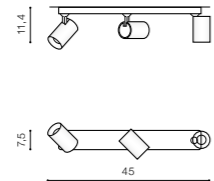

EXO

Exposed downlights

WH *

WH

BK

EXO 3

bulb not included

product code – look AZ	LED connect GU10 3x Max 35W	
aluminium		
IP20	installation place	
group energy label		

COLOUR / NEW INDEX NO.

- BLACK (BK) **AZ3197**
- WHITE (WH) **AZ3198**

* - EXPLANATION SHORTCUT PAGE 2 (E)

EXO TRACK

Exposed downlights

BK *

EXO TRACK

bulb not included

product code – look AZ	LED connect GU10 3x Max 35W	
aluminium		
IP20	installation place: Track Electric 3 Line	
group energy label		

COLOUR / NEW INDEX NO.

- BLACK (BK) **AZ3199**
- WHITE (WH) **AZ3200**