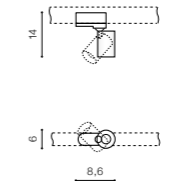

EXO

Exposed downlights

EXO 3

bulb not included

product code – look AZ	LED connect GU10 3x Max 35W	
aluminium		
IP20	installation place	
group energy label		

COLOUR / NEW INDEX NO.

- BLACK (BK) **AZ3197**
- WHITE (WH) **AZ3198**

* - EXPLANATION SHORTCUT PAGE 2 (E)

EXO TRACK

Exposed downlights

EXO TRACK

bulb not included

product code – look AZ	LED connect GU10 3x Max 35W	
aluminium		
IP20	installation place: Track Electric 3 Line	
group energy label		

COLOUR / NEW INDEX NO.

- BLACK (BK) **AZ3199**
- WHITE (WH) **AZ3200**

WH

BK