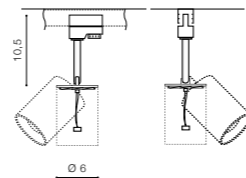

EREBUS TRACK

bulb not included	
product code – look AZ	LED GU10 1xMax 35W
aluminium	
IP20	installation place: Track Electric 3 Line
group energy label	

COLOUR / NEW INDEX NO.

- ☐ WHITE (WH) **AZ3390**
- ☐ BLACK (BK) **AZ3391**