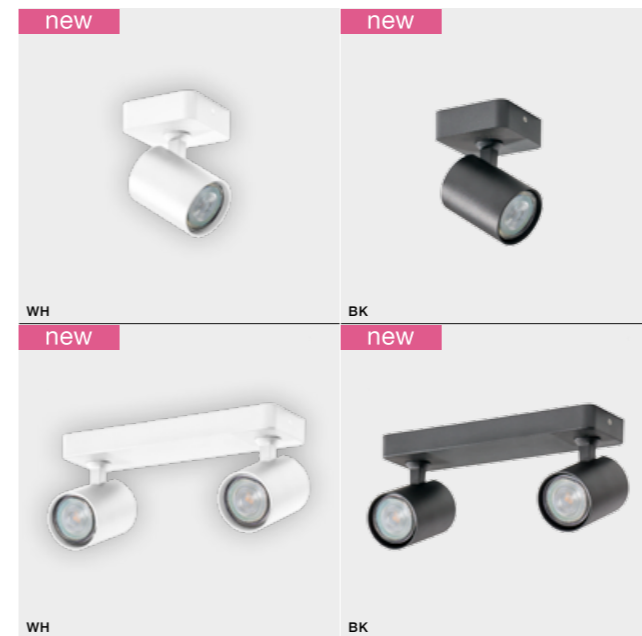

EREBUS TRACK

Exposed downlights

EREBUS TRACK

bulb not included	
product code – look AZ	LED GU10 1xMax 35W
aluminium	
IP20	installation place: Track Electric 3 Line
group energy label	

COLOUR / NEW INDEX NO.

- WHITE (WH) **AZ3390**
- BLACK (BK) **AZ3391**

EREBUS TUBE

TUBE 14

- WHITE (WH) **AZ3383**
- BLACK (BK) **AZ3384**
- GOLD (GO) **AZ3385**

TUBE 21

- WHITE (WH) **AZ3386**
- BLACK (BK) **AZ3387**
- GOLD (GO) **AZ3388**

* EXPLANATION SHORTCUTS PAGE 218

EXO

Exposed downlights

EXO 1

bulb not included	
product code – look AZ	LED connect GU10 1x Max 35W
aluminium	
IP20	installation place
group energy label	

COLOUR / NEW INDEX NO.

- BLACK (BK) **AZ3193**
- WHITE (WH) **AZ3194**

EXO 2

bulb not included	
product code – look AZ	LED connect GU10 2x Max 35W
aluminium	
IP20	installation place
group energy label	

COLOUR / NEW INDEX NO.

- BLACK (BK) **AZ3195**
- WHITE (WH) **AZ3196**