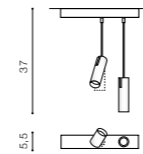

LENS 2

product code – look AZ	LED GU10 2xMax 35W	bulb not included <input checked="" type="checkbox"/>
aluminium		
IP20	installation place <input checked="" type="checkbox"/>	
group energy label <input checked="" type="checkbox"/>		

COLOUR / NEW INDEX NO.

- WHITE / WHITE (WH/WH) **AZ3519**
- BLACK / BLACK (BK/BK) **AZ3520**
- BLACK / GOLD (BK/GO) **AZ3521**

AZZARDO PATENT EU TILT 45° ROTATION 360°

* - EXPLANATION SHORTCUT PAGE 310

ARO