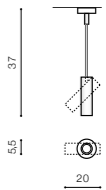

LENS TRACK

bulb not included

product code – look AZ	LED GU10 1xMax 35W
aluminium	
IP20	installation place: Track Electric 3 Line
group energy label	

COLOUR / NEW INDEX NO.

- WHITE / WHITE (WH/WH) **AZ3510**
- BLACK / BLACK (BK/BK) **AZ3511**
- BLACK / GOLD (BK/GO) **AZ3512**

LENS ROUND

bulb not included

product code – look AZ	LED GU10 1xMax 35W
aluminium	
IP20	installation place
group energy label	

COLOUR / NEW INDEX NO.

- WHITE / WHITE (WH/WH) **AZ3516**
- BLACK / BLACK (BK/BK) **AZ3517**
- BLACK / GOLD (BK/GO) **AZ3518**