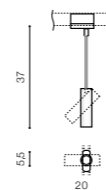

LENS SQUARE

bulb not included

product code – look AZ	LED GU10 1xMax 35W
aluminium	
IP20	installation place
group energy label	

COLOUR / NEW INDEX NO.

- WHITE / WHITE (WH/WH) **AZ3513**
- BLACK / BLACK (BK/BK) **AZ3514**
- BLACK / GOLD (BK/GO) **AZ3515**

LENS TRACK

bulb not included

product code – look AZ	LED GU10 1xMax 35W
aluminium	
IP20	installation place: Track Electric 3 Line
group energy label	

COLOUR / NEW INDEX NO.

- WHITE / WHITE (WH/WH) **AZ3510**
- BLACK / BLACK (BK/BK) **AZ3511**
- BLACK / GOLD (BK/GO) **AZ3512**

LENS ROUND

bulb not included

product code – look AZ	LED GU10 1xMax 35W
aluminium	
IP20	installation place
group energy label	

COLOUR / NEW INDEX NO.

- WHITE / WHITE (WH/WH) **AZ3516**
- BLACK / BLACK (BK/BK) **AZ3517**
- BLACK / GOLD (BK/GO) **AZ3518**