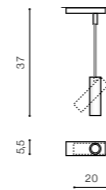

LENS SQUARE

bulb not included

product code – look AZ	LED GU10 1xMax 35W
aluminium	
IP20	installation place
group energy label	

COLOUR / NEW INDEX NO.

- WHITE / WHITE (WH/WH) **AZ3513**
- BLACK / BLACK (BK/BK) **AZ3514**
- BLACK / GOLD (BK/GO) **AZ3515**

LENS TRACK

bulb not included

product code – look AZ	LED GU10 1xMax 35W
aluminium	
IP20	installation place: Track Electric 3 Line
group energy label	

COLOUR / NEW INDEX NO.

- WHITE / WHITE (WH/WH) **AZ3510**
- BLACK / BLACK (BK/BK) **AZ3511**
- BLACK / GOLD (BK/GO) **AZ3512**