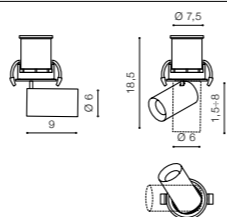

LUNA 15W DIM

Exposed downlights

LUNA 15W DIM

LED integrated

product code – look AZ	LED 15W 1270lm	
metal / aluminium	3000K RA>90 dimm	
IP20	installation place	
group energy label	inlet opening	Ø 8,5cm

COLOUR / NEW INDEX NO.

WHITE / BLACK (WH / BK) **AZ2828**

BLACK / BLACK (BK / BK) **AZ2829**

* - EXPLANATION SHORTCUT PAGE 2 (E)

LUNA 7W

Exposed downlights

LUNA 7W

LED integrated

product code – look AZ	LED 7W 595lm 3000K	
aluminium		
IP20	installation place	
group energy label	inlet opening	Ø 7cm