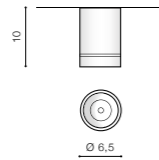

**BILL**

Exposed downlights

**BILL 10W**

LED integrated

product code – look <b>AZ</b>	LED 10W 850lm 4000K	
aluminium		
IP20	installation place	
group energy label		

COLOUR / NEW INDEX NO.

- WHITE (WH) ..... **AZ3375**
- BLACK (BK) ..... **AZ3376**

**LINA**

Exposed downlights

**LINA**

LED integrated

product code – look <b>AZ</b>	LED 2W 170lm 3000K	
aluminium		
IP20	installation place	
group energy label	inlet opening	Ø5cm

COLOUR / NEW INDEX NO.

- BLACK (BK) ..... **AZ2708**