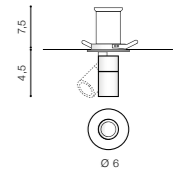

**LINA**

Exposed downlights

**LINA**

LED integrated

product code – look <b>AZ</b>	LED 2W 170lm 3000K	
aluminium		
IP20	installation place	
group energy label	inlet opening	Ø5cm

COLOUR / NEW INDEX NO.

- BLACK (BK) ..... **AZ2708**