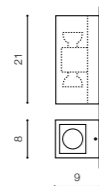

JAKE IP54

Outdoor wall lamps

JAKE IP54

Outdoor wall lamps

WH *

JAKE WALL 2

bulb not included

product code – look AZ	LED GU10 2x MAX 35W
metal / glass	
IP54	installation place
group energy label	

COLOUR / NEW INDEX NO.

- ☒ DARK GREY (DGR) **AZ3321**
- ☐ WHITE (WH) **AZ3322**

DGR

WH

* - EXPLANATION SHORTCUT PAGE 2 (E)