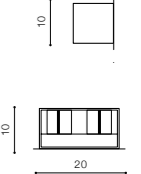

- WHITE (WH) **AZ0950**
- BRIGHT GREY (BGR) **AZ0958**
- DARK GREY (DGR) **AZ0957**

TWO ADJUSTABLE LIGHT ANGLE TILT 90°

GAMBINO 2 LED integrated

product code – look AZ	LED x2 6W 480 lm 3000K	LED
metal / aluminium		
IP54	installation place	
group energy label EE 4		

COLOUR / NEW INDEX NO.

- WHITE (WH) **AZ1882**

EIGHT ADJUSTABLE LIGHT ANGLE TILT 90°

* - EXPLANATION SHORTCUT PAGE 2 (E)