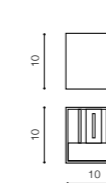

- WHITE (WH) **AZ0950**
- BRIGHT GREY (BGR) **AZ0958**
- DARK GREY (DGR) **AZ0957**

TWO ADJUSTABLE LIGHT ANGLE TILT 90°

GAMBINO 2 LED integrated

product code – look AZ	LED x2 6W 480 lm 3000K	LED
metal / aluminium		
IP54	installation place	
group energy label EE 4		