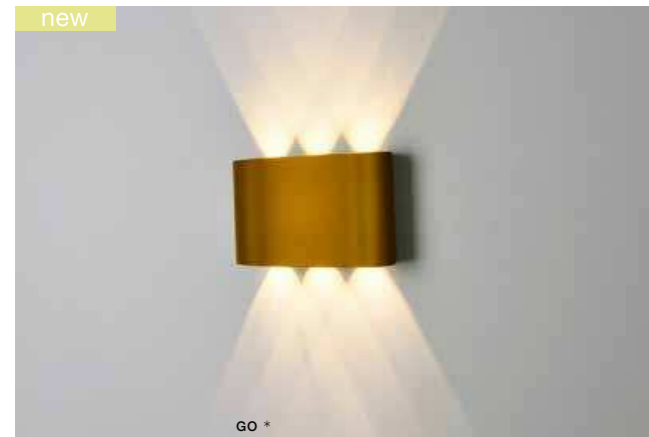

GINNA IP54

Outdoor wall lamps

GAMBINO IP54

Outdoor wall lamps

GINNA 3 LED integrated

product code – look AZ	LED 6W 480lm 3000K	LED
aluminium		
IP54	installation place	
group energy label EE 7		

COLOUR / NEW INDEX NO.

- BLACK (BK) **AZ3484**
- GOLD (GO) **AZ3485**

GAMBINO LED integrated

product code – look AZ	LED 6W 480 lm 3000K	LED
metal / aluminium		
IP54	installation place	
group energy label EE 4		

COLOUR / NEW INDEX NO.

- WHITE (WH) **AZ0950**
- BRIGHT GREY (BGR) **AZ0958**
- DARK GREY (DGR) **AZ0957**

TWO ADJUSTABLE LIGHT ANGLE TILT 90°

GAMBINO 2 LED integrated

product code – look AZ	LED x2 6W 480 lm 3000K	LED
metal / aluminium		
IP54	installation place	
group energy label EE 4		

COLOUR / NEW INDEX NO.

- WHITE (WH) **AZ1882**

EIGHT ADJUSTABLE LIGHT ANGLE TILT 90°

* - EXPLANATION SHORTCUT PAGE 2 (E)