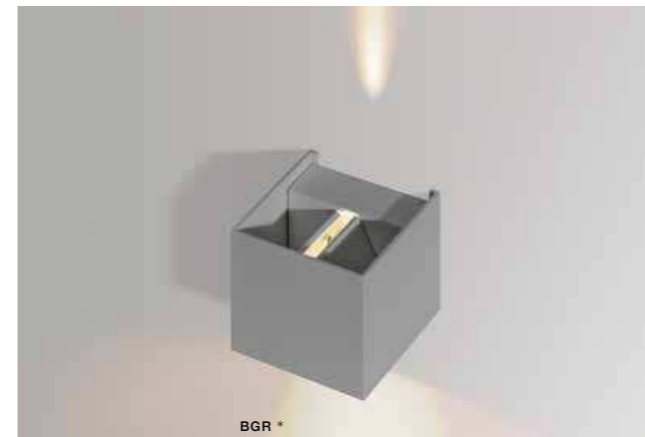

GINNA IP54

Outdoor wall lamps

GAMBINO IP54

Outdoor wall lamps

GINNA 3 LED integrated

product code – look AZ	LED 6W 480lm 3000K	LED
aluminium		
IP54	installation place	
group energy label EE 7		

COLOUR / NEW INDEX NO.

- BLACK (BK) **AZ3484**
- GOLD (GO) **AZ3485**

GAMBINO LED integrated

product code – look AZ	LED 6W 480 lm 3000K	LED
metal / aluminium		
IP54	installation place	
group energy label EE 4		

COLOUR / NEW INDEX NO.

- WHITE (WH) **AZ0950**
- BRIGHT GREY (BGR) **AZ0958**
- DARK GREY (DGR) **AZ0957**

TWO ADJUSTABLE LIGHT ANGLE TILT 90°

GAMBINO 2 LED integrated

product code – look AZ	LED x2 6W 480 lm 3000K	LED
metal / aluminium		
IP54	installation place	
group energy label EE 4		

COLOUR / NEW INDEX NO.

- WHITE (WH) **AZ1882**

EIGHT ADJUSTABLE LIGHT ANGLE TILT 90°

* - EXPLANATION SHORTCUT PAGE 2 (E)