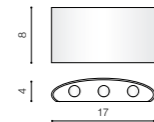

GAMBINO LED integrated

product code – look AZ	LED 6W 480 lm 3000K	LED
metal / aluminium		
IP54	installation place	
group energy label EE 4		

COLOUR / NEW INDEX NO.

- WHITE (WH) **AZ0950**
- BRIGHT GREY (BGR) **AZ0958**
- DARK GREY (DGR) **AZ0957**