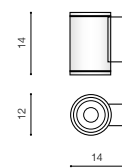

JOE IP54

Outdoor wall lamps

220

JOE TUBE DGR *

bulb not included	
product code – look AZ	LED GU10 1x MAX 35W
metal / glass	
IP54	installation place
group energy label EE 2	

COLOUR / NEW INDEX NO.

- DARK GREY (DGR) **AZ3313**
- BLACK (BK) **AZ3314**
- WHITE (WH) **AZ3315**
- BRIGHT GREY (BGR) **AZ3316**

JOE WALL 1 DGR *

bulb not included	
product code – look AZ	LED GU10 1x MAX 35W
metal / glass	
IP54	installation place
group energy label EE 2	

COLOUR / NEW INDEX NO.

- DARK GREY (DGR) **AZ3317**
- BLACK (BK) **AZ3318**

JOE WALL 2 BK *

bulb not included	
product code – look AZ	LED GU10 2x MAX 35W
metal / glass	
IP54	installation place
group energy label EE 2	

COLOUR / NEW INDEX NO.

- DARK GREY (DGR) **AZ3319**
- BLACK (BK) **AZ3320**