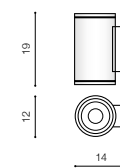

JOE WALL 1 DGR *

bulb not included	
product code – look AZ	LED GU10 1x MAX 35W
metal / glass	
IP54	installation place
group energy label EE 2	

COLOUR / NEW INDEX NO.

- DARK GREY (DGR) **AZ3317**
- BLACK (BK) **AZ3318**

JOE WALL 2 BK *

bulb not included	
product code – look AZ	LED GU10 2x MAX 35W
metal / glass	
IP54	installation place
group energy label EE 2	

COLOUR / NEW INDEX NO.

- DARK GREY (DGR) **AZ3319**
- BLACK (BK) **AZ3320**