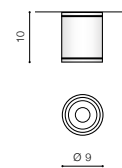

JOE IP54

Outdoor wall lamps

220

JOE TUBE DGR *

bulb not included	
product code – look AZ	LED GU10 1x MAX 35W
metal / glass	
IP54	installation place
group energy label EE 2	

COLOUR / NEW INDEX NO.

- DARK GREY (DGR) **AZ3313**
- BLACK (BK) **AZ3314**
- WHITE (WH) **AZ3315**
- BRIGHT GREY (BGR) **AZ3316**

JOE WALL 1 DGR *

bulb not included	
product code – look AZ	LED GU10 1x MAX 35W
metal / glass	
IP54	installation place
group energy label EE 2	

COLOUR / NEW INDEX NO.

- DARK GREY (DGR) **AZ3317**
- BLACK (BK) **AZ3318**

JOE WALL 2 BK *

bulb not included	
product code – look AZ	LED GU10 2x MAX 35W
metal / glass	
IP54	installation place
group energy label EE 2	

COLOUR / NEW INDEX NO.

- DARK GREY (DGR) **AZ3319**
- BLACK (BK) **AZ3320**