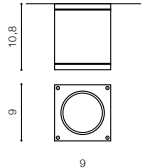

JOE IP54

Outdoor wall lamps

221

* - EXPLANATION SHORTCUT PAGE 2 (E)