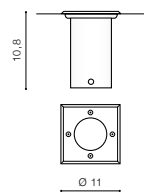

AGAPE 60 LED integrated

product code – look AZ	LED 6W 480lm 3000K
acrylic / aluminium	
IP54	installation place
group energy label EE 7	

COLOUR / NEW INDEX NO.

■ DARK GREY (DGR) **AZ3482**