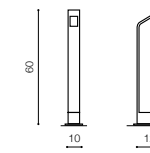

AGAPE 80 LED integrated

product code – look AZ	LED 6W 480lm 3000K
acrylic / aluminium	
IP54	installation place
group energy label EE 7	

COLOUR / NEW INDEX NO.

■ DARK GREY (DGR) **AZ3483**