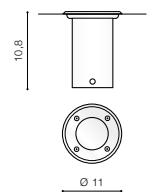

HYDE IP54

Outdoor wall lamps

AGAPE IP54

Outdoor wall lamps

HYDE OVAL bulb not included

| | |
|---|---------------------------------|
| product code – look AZ | LED GU10 1x MAX 35W |
| metal / glass | |
| IP54 | installation place |
| group energy label EE 2 | inlet opening \varnothing 5cm |

COLOUR / NEW INDEX NO.

■ CHROME (CH) **AZ3325**

HYDE SQUARE bulb not included

| | |
|---|---------------------------------|
| product code – look AZ | LED GU10 1x MAX 35W |
| metal / glass | |
| IP54 | installation place |
| group energy label EE 2 | inlet opening \varnothing 5cm |