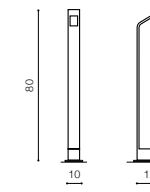

* - EXPLANATION SHORTCUT PAGE 2 (E)