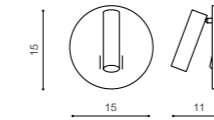

product code – look AZ	LED 6W+3W 510lm+255lm 3000K	LED
aluminium		
IP20	installation place	
group energy label EE 7		

COLOUR / NEW INDEX NO.

- BLACK (BK) **AZ3201**

FARO

LED integrated

product code – look AZ	LED 6W 420lm + LED 3W 250lm 3000K	LED
metal / aluminium		
IP20	installation place	
group energy label EE 4		

COLOUR / NEW INDEX NO.

- SATIN NICKEL (NI) **AZ2552**
- CHROME (CH) **AZ2424**
- BLACK (BK) **AZ3204**

* - EXPLANATION SHORTCUT PAGE 2 (E)