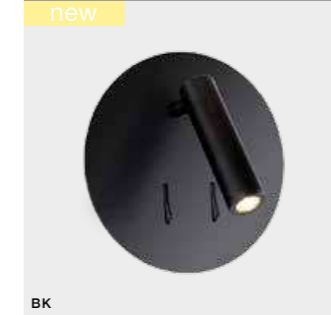

VERA

Indoor wall lamps

FARO

Indoor wall lamps

213

new

FILL R 5W 3000K / 4000K

LED integrated

product code – look AZ	LED 6W+3W 510lm+255lm 3000K	LED
aluminium		
IP20	installation place	
group energy label EE 7		

COLOUR / NEW INDEX NO.

- BLACK (BK) **AZ3201**

FARO

LED integrated

product code – look AZ	LED 6W 420lm + LED 3W 250lm 3000K	LED
metal / aluminium		
IP20	installation place	
group energy label EE 4		

COLOUR / NEW INDEX NO.

- SATIN NICKEL (NI) **AZ2552**
- CHROME (CH) **AZ2424**
- BLACK (BK) **AZ3204**

* - EXPLANATION SHORTCUT PAGE 2 (E)