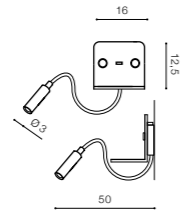

product code – look AZ	LED 6W+3W 510lm+255lm 3000K	LED
aluminium		
IP20	installation place	
group energy label EE 7		

COLOUR / NEW INDEX NO.

- BLACK (BK) **AZ3201**

FARO

LED integrated

product code – look AZ	LED 6W 420lm + LED 3W 250lm 3000K	LED
metal / aluminium		
IP20	installation place	
group energy label EE 4		