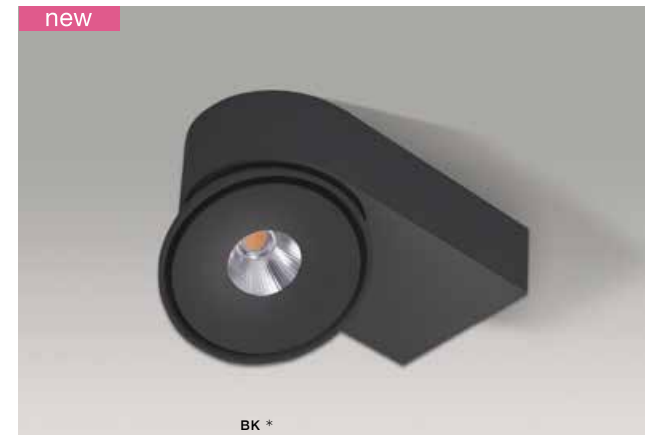

BOSTON

Exposed downlights

BOSTON TUBE

LED integrated	
product code – look AZ	LED 10W 810lm CCT 3000K
aluminium	
IP20	installation place
group energy label	inlet opening

COLOUR / NEW INDEX NO.

- WHITE (WH) **AZ3469**
- BLACK (BK) **AZ3468**

* - EXPLANATION SHORTCUT PAGE 2 (E)

BOSTON

Exposed downlights

BOSTON SINGLE

LED integrated	
product code – look AZ	LED 10W 810lm CCT 3000K
aluminium	
IP20	installation place
group energy label	inlet opening

COLOUR / NEW INDEX NO.

- BLACK (BK) **AZ3543**
- WHITE (WH) **AZ3542**

BOSTON DOUBLE

LED integrated	
product code – look AZ	2x LED 10W 810lm CCT 3000K
aluminium	
IP20	installation place
group energy label	inlet opening