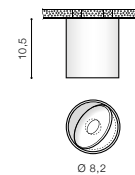

BOSTON

Exposed downlights

BOSTON TUBE

LED integrated	
product code – look AZ	LED 10W 810lm CCT 3000K
aluminium	
IP20	installation place
group energy label	inlet opening

COLOUR / NEW INDEX NO.

- WHITE (WH) **AZ3469**
- BLACK (BK) **AZ3468**

* - EXPLANATION SHORTCUT PAGE 2 (E)

BOSTON

Exposed downlights

BOSTON SINGLE

LED integrated	
product code – look AZ	LED 10W 810lm CCT 3000K
aluminium	
IP20	installation place
group energy label	inlet opening

COLOUR / NEW INDEX NO.

- BLACK (BK) **AZ3543**
- WHITE (WH) **AZ3542**

BOSTON DOUBLE

LED integrated	
product code – look AZ	2x LED 10W 810lm CCT 3000K
aluminium	
IP20	installation place
group energy label	inlet opening