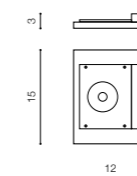

* - EXPLANATION SHORTCUT PAGE 2 (E)