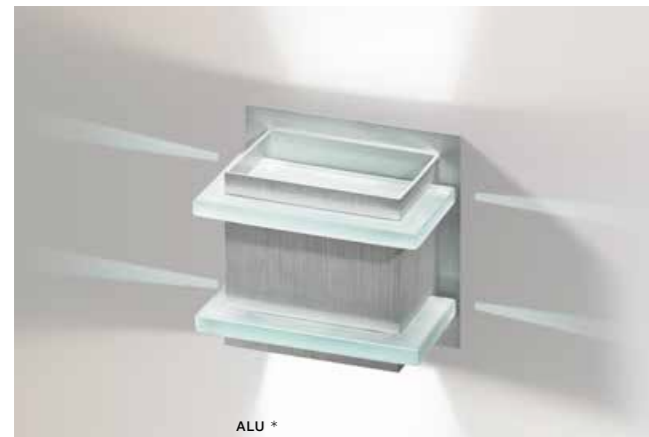

**BLAS**

Indoor wall lamps

**LAMBDA**

Indoor wall lamps

**BLAS** bulb included

product code – look <b>AZ</b>	connect G9 1x Max 40W	
metal / aluminium / glass		
IP20	installation place	
group energy label		

COLOUR / NEW INDEX NO.

- ALUMINIUM (ALU) . . . . . **AZ0864**
- WHITE (WH) . . . . . **AZ0865**
- BLACK (BK) . . . . . **AZ3069**

**LAMBDA** LED integrated

product code – look <b>AZ</b>	LED 10W 850lm 3000K	
aluminium / glass		
IP20	installation place	
group energy label		