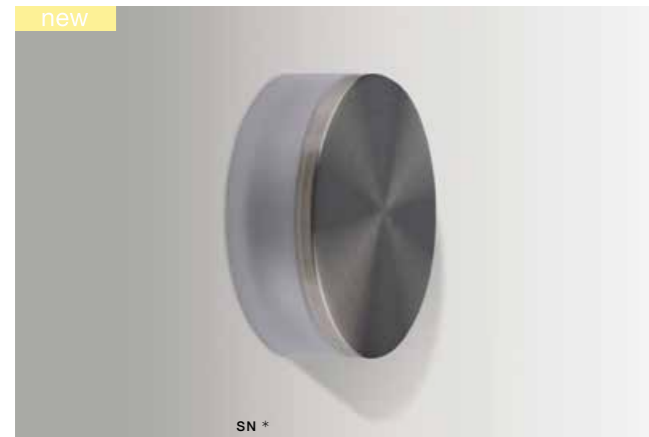

OZ

LED integrated	
product code – look AZ	LED 1W 85lm 4000K
metal / aluminium	
IP20	installation place
group energy label	inlet opening

COLOUR / NEW INDEX NO.

- BLACK (BK) **AZ3372**
- WHITE (WH) **AZ3373**
- SATIN NICKEL (SN) **AZ3374**

TAZ

TAZ

LED integrated	
product code – look AZ	LED 1W 85lm 4000K
aluminium / acrylic	
IP20	installation place
group energy label	inlet opening

COLOUR / NEW INDEX NO.

- BLACK (BK) **AZ3369**
- WHITE (WH) **AZ3370**
- SATIN NICKEL (SN) **AZ3371**