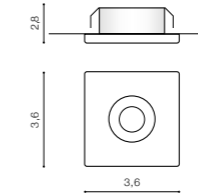

FILL

Downlights

FILL

Downlights

new

BK *

FILL R 5W 3000K / 4000K

LED integrated

product code – look AZ	LED 5W 425lm 3000K	LED
aluminium	LED 5W 425lm 4000K	
IP20	installation place	
group energy label	inlet opening	Ø 3,4cm

usb charger including

COLOUR / NEW INDEX NO.

- BLACK 3000K (BK) **AZ3381**
- BLACK 4000K (BK) **AZ3382**

new

BK *

FILL S 5W 3000K / 4000K

LED integrated

product code – look AZ	LED 5W 425lm 3000K	LED
aluminium	LED 5W 425lm 4000K	
IP20	installation place	
group energy label	inlet opening	Ø 3,4cm

COLOUR / NEW INDEX NO.

- WHITE 3000K (WH) **AZ3377**
- BLACK 3000K (BK) **AZ3379**
- WHITE 4000K (WH) **AZ3378**
- BLACK 4000K (BK) **AZ3380**

new

WH

new

BK

* - EXPLANATION SHORTCUT PAGE 2 (E)