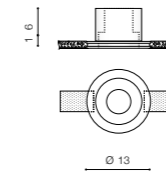

COLOUR / NEW INDEX NO.

WHITE (WH) **AZ3467**

HERA GIPS ROUND M

bulb not included

product code – look AZ	connect 1x ES111 MAX 50W or ADAP111
metal/glass	connect GU10 1x Max 40W
IP20	installation place
group energy label	inlet opening

COLOUR / NEW INDEX NO.

WHITE (WH) **AZ3465**

HERA GIPS ROUND S

bulb not included

product code – look AZ	connect 1x ES111 MAX 50W or ADAP111
metal/glass	connect GU10 1x Max 40W
IP20	installation place
group energy label	inlet opening