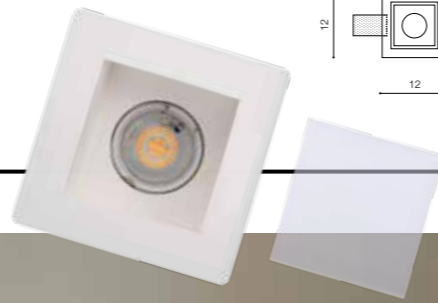

HERA GIPS SQUARE

Downlights

Downlights

HERA GIPS SQUARE S WH

bulb not included

product code – look AZ	connect 1x ES111 MAX 50W or ADAP111
metal/glass	connect GU10 1x Max 40W
IP20	installation place
group energy label	inlet opening

COLOUR / NEW INDEX NO.

WHITE (WH) **AZ3466**

HERA GIPS SQUARE M WH

bulb not included

product code – look AZ	connect 1x ES111 MAX 50W or ADAP111
metal/glass	connect GU10 1x Max 40W
IP20	installation place
group energy label	inlet opening

COLOUR / NEW INDEX NO.

WHITE (WH) **AZ3467**

HERA GIPS ROUND M

bulb not included

product code – look AZ	connect 1x ES111 MAX 50W or ADAP111
metal/glass	connect GU10 1x Max 40W
IP20	installation place
group energy label	inlet opening

COLOUR / NEW INDEX NO.

WHITE (WH) **AZ3465**

HERA GIPS ROUND S

bulb not included

product code – look AZ	connect 1x ES111 MAX 50W or ADAP111
metal/glass	connect GU10 1x Max 40W
IP20	installation place
group energy label	inlet opening