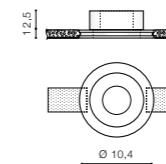

* - EXPLANATION SHORTCUT PAGE 2 (E)