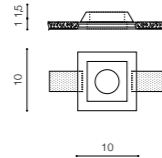

HERA GIPS SQUARE

Downlights

Downlights

HERA GIPS SQUARE S WH

bulb not included

product code – look AZ	connect 1x ES111 MAX 50W or ADAP111
metal/glass	connect GU10 1x Max 40W
IP20	installation place
group energy label	inlet opening

COLOUR / NEW INDEX NO.

WHITE (WH) **AZ3466**

HERA GIPS SQUARE M WH

bulb not included

product code – look AZ	connect 1x ES111 MAX 50W or ADAP111
metal/glass	connect GU10 1x Max 40W
IP20	installation place
group energy label	inlet opening

COLOUR / NEW INDEX NO.

WHITE (WH) **AZ3467**

HERA GIPS ROUND M

bulb not included

product code – look AZ	connect 1x ES111 MAX 50W or ADAP111
metal/glass	connect GU10 1x Max 40W
IP20	installation place
group energy label	inlet opening