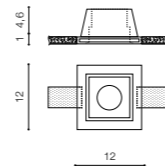

COLOUR / NEW INDEX NO.

WHITE (WH) **AZ3466**

HERA GIPS SQUARE M WH

bulb not included

product code – look AZ	connect 1x ES111 MAX 50W or ADAP111
metal/glass	connect GU10 1x Max 40W
IP20	installation place
group energy label	inlet opening

COLOUR / NEW INDEX NO.

WHITE (WH) **AZ3467**

HERA GIPS ROUND M

bulb not included

product code – look AZ	connect 1x ES111 MAX 50W or ADAP111
metal/glass	connect GU10 1x Max 40W
IP20	installation place
group energy label	inlet opening