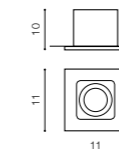

IBIZA

bulb not included

GM2114 WH/BK	connect GU10 1x Max 50W	
aluminium		
IP20	installation place	
group energy label	inlet opening	Ø8,5cm

COLOUR / NEW INDEX NO.

- WHITE / BLACK (WH / BK) **AZ1361**
- BLACK / GOLD (BK / GO) **AZ2804**
- WHITE / WHITE (WH / WH) **AZ2803**
- BLACK / BLACK (BK / BK) **AZ3532**

CESAR

bulb not included

product code – look AZ	connect GU10 1x Max 50W	
aluminium		
IP20	installation place	
group energy label	inlet opening	7x7cm

COLOUR / NEW INDEX NO.

- CHROME (CH) **AZ1152**

CH

* - EXPLANATION SHORTCUT PAGE 2 (E)