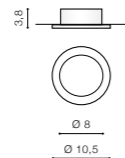

WH / BK \*

**IBIZA**

bulb not included

|                    |                         |        |
|--------------------|-------------------------|--------|
| GM2114 WH/BK       | connect GU10 1x Max 50W |        |
| aluminium          |                         |        |
| IP20               | installation place      |        |
| group energy label | inlet opening           | Ø8,5cm |

CH \*

**CESAR**

bulb not included

|                               |                         |       |
|-------------------------------|-------------------------|-------|
| product code – look <b>AZ</b> | connect GU10 1x Max 50W |       |
| aluminium                     |                         |       |
| IP20                          | installation place      |       |
| group energy label            | inlet opening           | 7x7cm |