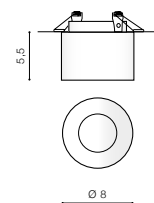

GELO

Downlights

NEMO

Downlights

GELO

bulb not included	
product code – look AZ	connect GU10 1x Max 50W
aluminium	
IP20	installation place
group energy label	inlet opening Ø 7cm

COLOUR / NEW INDEX NO.

- WHITE FROST (WH) **AZ3539**

NEMO

bulb not included	
product code – look AZ	connect GU10 1x Max 50W
aluminium	
IP20	installation place
group energy label	inlet opening Ø 6,5cm

COLOUR / NEW INDEX NO.

- WHITE (WH) **AZ3398**
- BLACK (BK) **AZ3399**
- CHROME (CH) **AZ3400**
- GOLD (GO) **AZ3401**