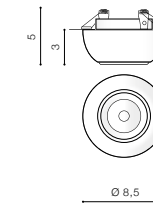

GELO

Downlights

NEMO

Downlights

GELO

bulb not included	
product code – look AZ	connect GU10 1x Max 50W
aluminium	
IP20	installation place
group energy label	inlet opening Ø 7cm

COLOUR / NEW INDEX NO.

- WHITE FROST (WH) **AZ3539**

NEMO

bulb not included	
product code – look AZ	connect GU10 1x Max 50W
aluminium	
IP20	installation place
group energy label	inlet opening Ø 6,5cm

COLOUR / NEW INDEX NO.

- WHITE (WH) **AZ3398**
- BLACK (BK) **AZ3399**
- CHROME (CH) **AZ3400**
- GOLD (GO) **AZ3401**