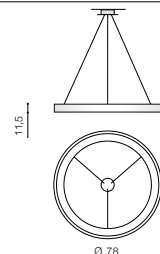

* - EXPLANATION SHORTCUT PAGE 2 (E)