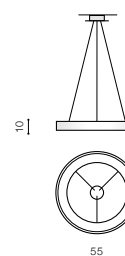

COLOUR / NEW INDEX NO.

- WHITE (WH) . . . . . **AZ3436**
- GREY (GR) . . . . . **AZ3438**
- BLACK (BK) . . . . . **AZ3437**

SOVANA PENDANT 55 CCT LED

product code – look <b>AZ</b>	LED 50W 2750lm	LED integrated
acryl / aluminium	2700 ÷ 6500K dimm	
IP20	installation place	
group energy label		

COLOUR / NEW INDEX NO.

- WHITE (WH) . . . . . **AZ2727**
- GREY (GR) . . . . . **AZ2729**
- BLACK (BK) . . . . . **AZ2728**

SOVANA PENDANT 80 CCT LED

product code – look <b>AZ</b>	LED 80W 4000lm	LED integrated
acryl / aluminium	2700 ÷ 6500K dimm	
IP20	installation place	
group energy label		