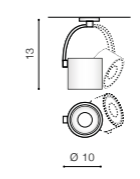

BROSS ARM TRACK

10

Exposed downlights

BROSS ARM TRACK

bulb not included ☒

product code – look AZ	LED GU10 1xMax 35W
aluminium	
IP20	installation place: Track Electric 3 Line
group energy label	

COLOUR / NEW INDEX NO.

- ☐ WHITE (WH) **AZ3500**
- ☒ BLACK (BK) **AZ3501**

AZZARDO PATENT EU TILT 90° ROTATION 360°

COSTA ARM TRACK

11

Exposed downlights

COSTA ARM TRACK

LED integrated ☒

product code – look AZ	LED 12W 1020lm 3000K
aluminium	
IP20	installation place: Track Electric 3 Line
group energy label	

COLOUR / NEW INDEX NO.

- ☒ WHITE / WHITE (WH / WH) **AZ3487**
- ☒ BLACK / BLACK (BK / BK) **AZ3486**

TILT 90° ROTATION 360°