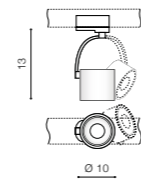

BROSS ARM TRACK

10

Exposed downlights

BROSS ARM TRACK

bulb not included ☒

product code – look AZ	LED GU10 1xMax 35W
aluminium	
IP20	installation place: Track Electric 3 Line
group energy label	

COLOUR / NEW INDEX NO.

- ☐ WHITE (WH) **AZ3500**
- ☒ BLACK (BK) **AZ3501**

AZZARDO PATENT EU TILT 90° ROTATION 360°

COSTA ARM TRACK

11

Exposed downlights

COSTA ARM TRACK

LED integrated ☒

product code – look AZ	LED 12W 1020lm 3000K
aluminium	
IP20	installation place: Track Electric 3 Line
group energy label	

COLOUR / NEW INDEX NO.

- ☒ WHITE / WHITE (WH / WH) **AZ3487**
- ☒ BLACK / BLACK (BK / BK) **AZ3486**

TILT 90° ROTATION 360°