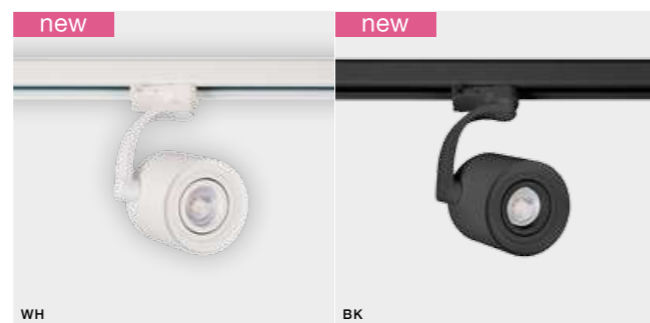

BROSS ARM TRACK

10

Exposed downlights

BROSS ARM TRACK

bulb not included

| | |
|-------------------------------|---|
| product code – look AZ | LED GU10 1xMax 35W |
| aluminium | |
| IP20 | installation place: Track Electric 3 Line |
| group energy label | |

COLOUR / NEW INDEX NO.

- WHITE (WH) **AZ3500**
- BLACK (BK) **AZ3501**

AZZARDO PATENT EU TILT 90° ROTATION 360°

COSTA ARM TRACK

11

Exposed downlights

COSTA ARM TRACK

LED integrated

| | |
|-------------------------------|---|
| product code – look AZ | LED 12W 1020lm 3000K |
| aluminium | |
| IP20 | installation place: Track Electric 3 Line |
| group energy label | |

COLOUR / NEW INDEX NO.

- WHITE / WHITE (WH / WH) **AZ3487**
- BLACK / BLACK (BK / BK) **AZ3486**

TILT 90° ROTATION 360°