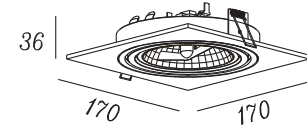

**Model:** AZ2811/2957/0860/0861/0727/0768/0769/2805/0770/0771/0772/2806

**Nazwa:** STAN/SIRO

**Azzardo®**

AZ0860/0861/2957/2811

AZ0727/0768/0769/2805

AZ0770/0771/0772/2806

01

02

AZ0860/0861/2957/2811  
AZ0727/0768/0769/2805 *CUT OUT:  $\varnothing 150mm$*

AZ0770/0771/0772/2806 *CUT OUT:  $320*150mm$*

03

04