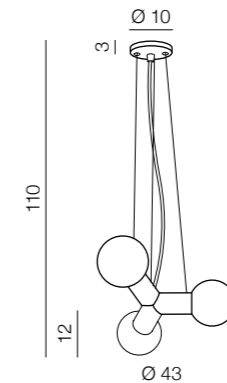

**Clamor LED**

**AZ2696**  
 (black matt)  
 LED integrated  
 LED 40W 2800lm 3000K  
 metal/acryl

**Pope**

1 **AZ3170** (gold)  
 2 **AZ3171** (black)  
 E27 3x Max 40W only LED  
 glass/metal

1 GOLD

2 BLACK