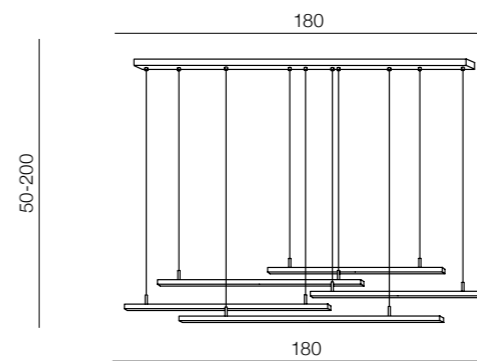

Strange 1 LED
AZ3149 (black)
 LED 18W 1380lm 3000K
 aluminium/acryl

Strange 8 dimm LED
AZ3151 (black)
 LED 150W 9680lm
 3000K dimmable
 aluminium/acryl

Strange 44 dimm LED
AZ3183 (black)
 LED 80W 5280lm
 3000K dimmable
 aluminium/acryl