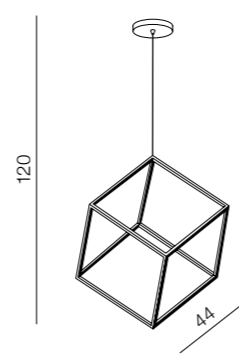

Strange 1 LED
AZ3149 (black)
 LED 18W 1380lm 3000K
 aluminium/acryl

Strange 8 dimm LED
AZ3151 (black)
 LED 150W 9680lm
 3000K dimmable
 aluminium/acryl

Strange 44 dimm LED
AZ3183 (black)
 LED 80W 5280lm
 3000K dimmable
 aluminium/acryl