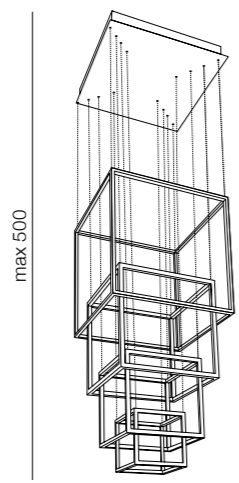

Opera

Opera WALL

new 62

63 new

1 BLACK

2 GOLD

1 BLACK

3 WHITE

33; 44; 55; 65

Opera XL LED

- 1 AZ3139 (black)
- 2 AZ3140 (gold)

LED 329W 19740lm 3000K
aluminium/acrylic

Opera Wall LED

- 1 AZ3141 (black)
- 3 AZ3142 (white)

LED 18W 1020lm 3000K
aluminium