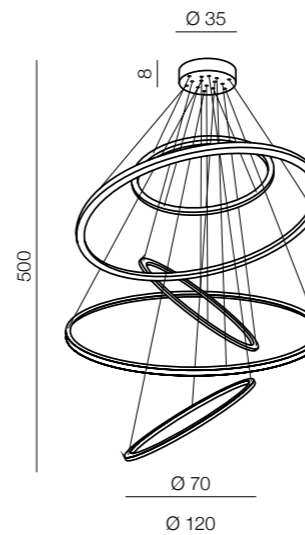

2 GOLD

3 CHROME

Kalia LED

- 1 AZ3090 (white)
- 2 AZ3091 (brown)
- 3 AZ3092 (black)

LED 7W 325lm 3000K
aluminium

Wheel XXL LED

- 1 AZ3137 (black)
- 2 AZ3138 (gold)
- 3 AZ3417 (chrome)

LED 190W 11400lm 3000K
metal/acrylic