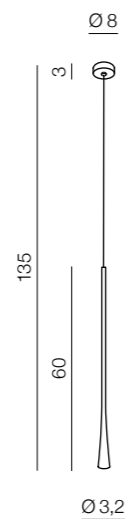

Kalia

new 58

1 WHITE

2 BROWN

3 BLACK

Wheel XXL

59 new

1 BLACK

2 GOLD

3 CHROME

Kalia LED

- 1 AZ3090 (white)
- 2 AZ3091 (brown)
- 3 AZ3092 (black)

LED 7W 325lm 3000K
aluminium

Wheel XXL LED

- 1 AZ3137 (black)
- 2 AZ3138 (gold)
- 3 AZ3417 (chrome)

LED 190W 11400lm 3000K
metal/acrylic