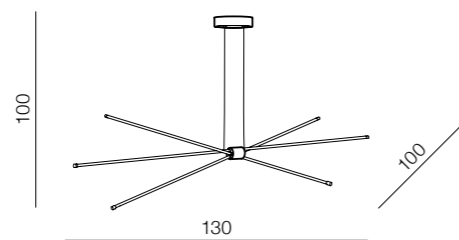

Jax

new 56

Louise

57 new

Arms spread adjust

Jax pendant LED

AZ3135

LED 33W 1600lm 3000K
metal/silicone