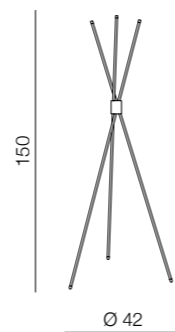

Jax

new 56

Louise

57 new

Arms spread adjust

Jax pendant LED

AZ3135

LED 33W 1600lm 3000K
metal/silicone

- 1 **AZ3419** (black)
- 2 **AZ3420** (gold)
- 3 **AZ3421** (white)
- 4 **AZ3422** (chrome)

LED 36W 2400lm 3000K
metal/acrylic

Louise 14 LED

- 1 **AZ3423** (black)
- 2 **AZ3424** (gold)
- 3 **AZ3425** (white)
- 4 **AZ3426** (chrome)