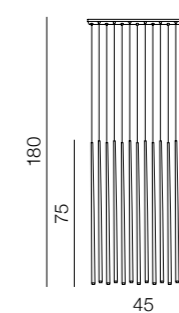

Louise 14 LED

- 1 **AZ3423** (black)
- 2 **AZ3424** (gold)
- 3 **AZ3425** (white)
- 4 **AZ3426** (chrome)

LED 45W 2800lm 3000K
metal/acrylic