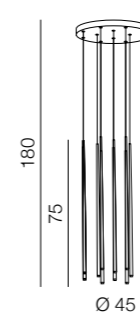

Jax floor LED

AZ3136

LED 25W 1035lm 3000K
metal/silicone

Louise LED

- 1 **AZ3155** (black)
- 2 **AZ3156** (gold)
- 3 **AZ3157** (white)
- 4 **AZ3418** (chrome)

LED 3W 200lm 3000K
metal/acrylic

Louise 12 LED