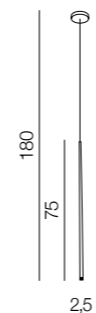

Jax

new 56

Louise

57 new

Arms spread adjust

Jax pendant LED

AZ3135

LED 33W 1600lm 3000K
metal/silicone

Jax floor LED

AZ3136

LED 25W 1035lm 3000K
metal/silicone

Louise LED

- 1 **AZ3155** (black)
- 2 **AZ3156** (gold)
- 3 **AZ3157** (white)
- 4 **AZ3418** (chrome)

LED 3W 200lm 3000K
metal/acrylic

Louise 12 LED

- 1 **AZ3419** (black)
- 2 **AZ3420** (gold)
- 3 **AZ3421** (white)
- 4 **AZ3422** (chrome)

LED 36W 2400lm 3000K
metal/acrylic

Louise 14 LED

- 1 **AZ3423** (black)
- 2 **AZ3424** (gold)
- 3 **AZ3425** (white)
- 4 **AZ3426** (chrome)

LED 45W 2800lm 3000K
metal/acrylic

1 BLACK

2 GOLD

3 WHITE

4 CHROME