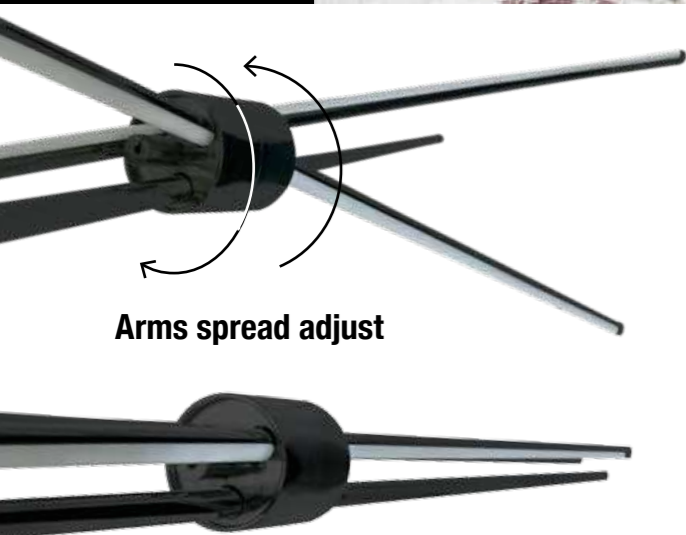

Jax

new 56

Louise

57 new

Arms spread adjust

Jax pendant LED

AZ3135

LED 33W 1600lm 3000K
metal/silicone