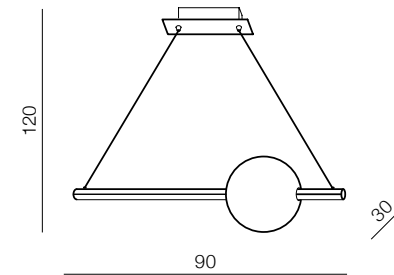

Sandra 1 dimm LED

AZ3351

(black)

LED 36W 3600lm 3000K dimmable
glass/acrylic