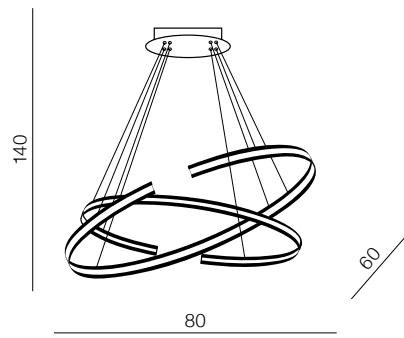

Alessia
DIMM

Sandra
DIMM

new 54

55 new

Alessia dimm LED

AZ3355

(black)

LED 60W 5100lm 3000K dimmable
metal/plastic