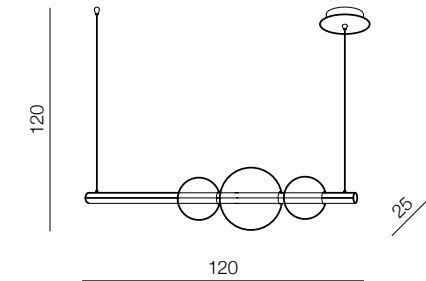

Alessia XL dimm LED

AZ3356

(black)

LED 100W 8500lm 3000K dimmable
metal/plastic

Sandra 1 dimm LED

AZ3351

(black)

LED 36W 3600lm 3000K dimmable
glass/acrylic