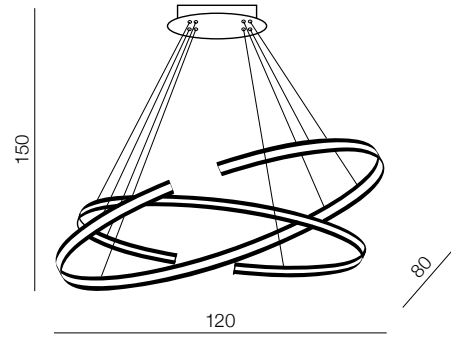

Alessia
DIMM

Sandra
DIMM

new 54

55 new

Alessia dimm LED

AZ3355

(black)

LED 60W 5100lm 3000K dimmable
metal/plastic