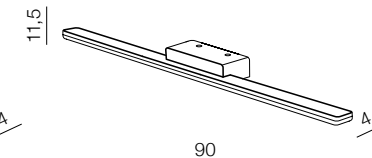

Epsilon 90 3000K LED

AZ3349
(black)

LED 18W 1530lm 3000K IP44
aluminium/PC

Epsilon 90 4000K LED

AZ3350
(black)

LED 18W 1530lm 4000K IP44
aluminium/PC