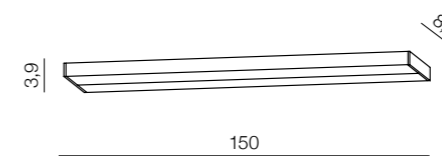

Tanza

new 366

IP44

Tanza LED

AZ3361

(chrome)

LED 10W 850lm 4000K IP44
metal/aluminium/acrylic

Topaz LED