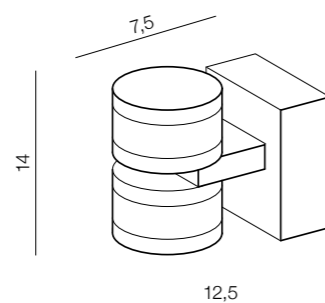

Tanza

new 366

IP44

Tanza LED

AZ3361

(chrome)

LED 10W 850lm 4000K IP44
metal/aluminium/acrylic