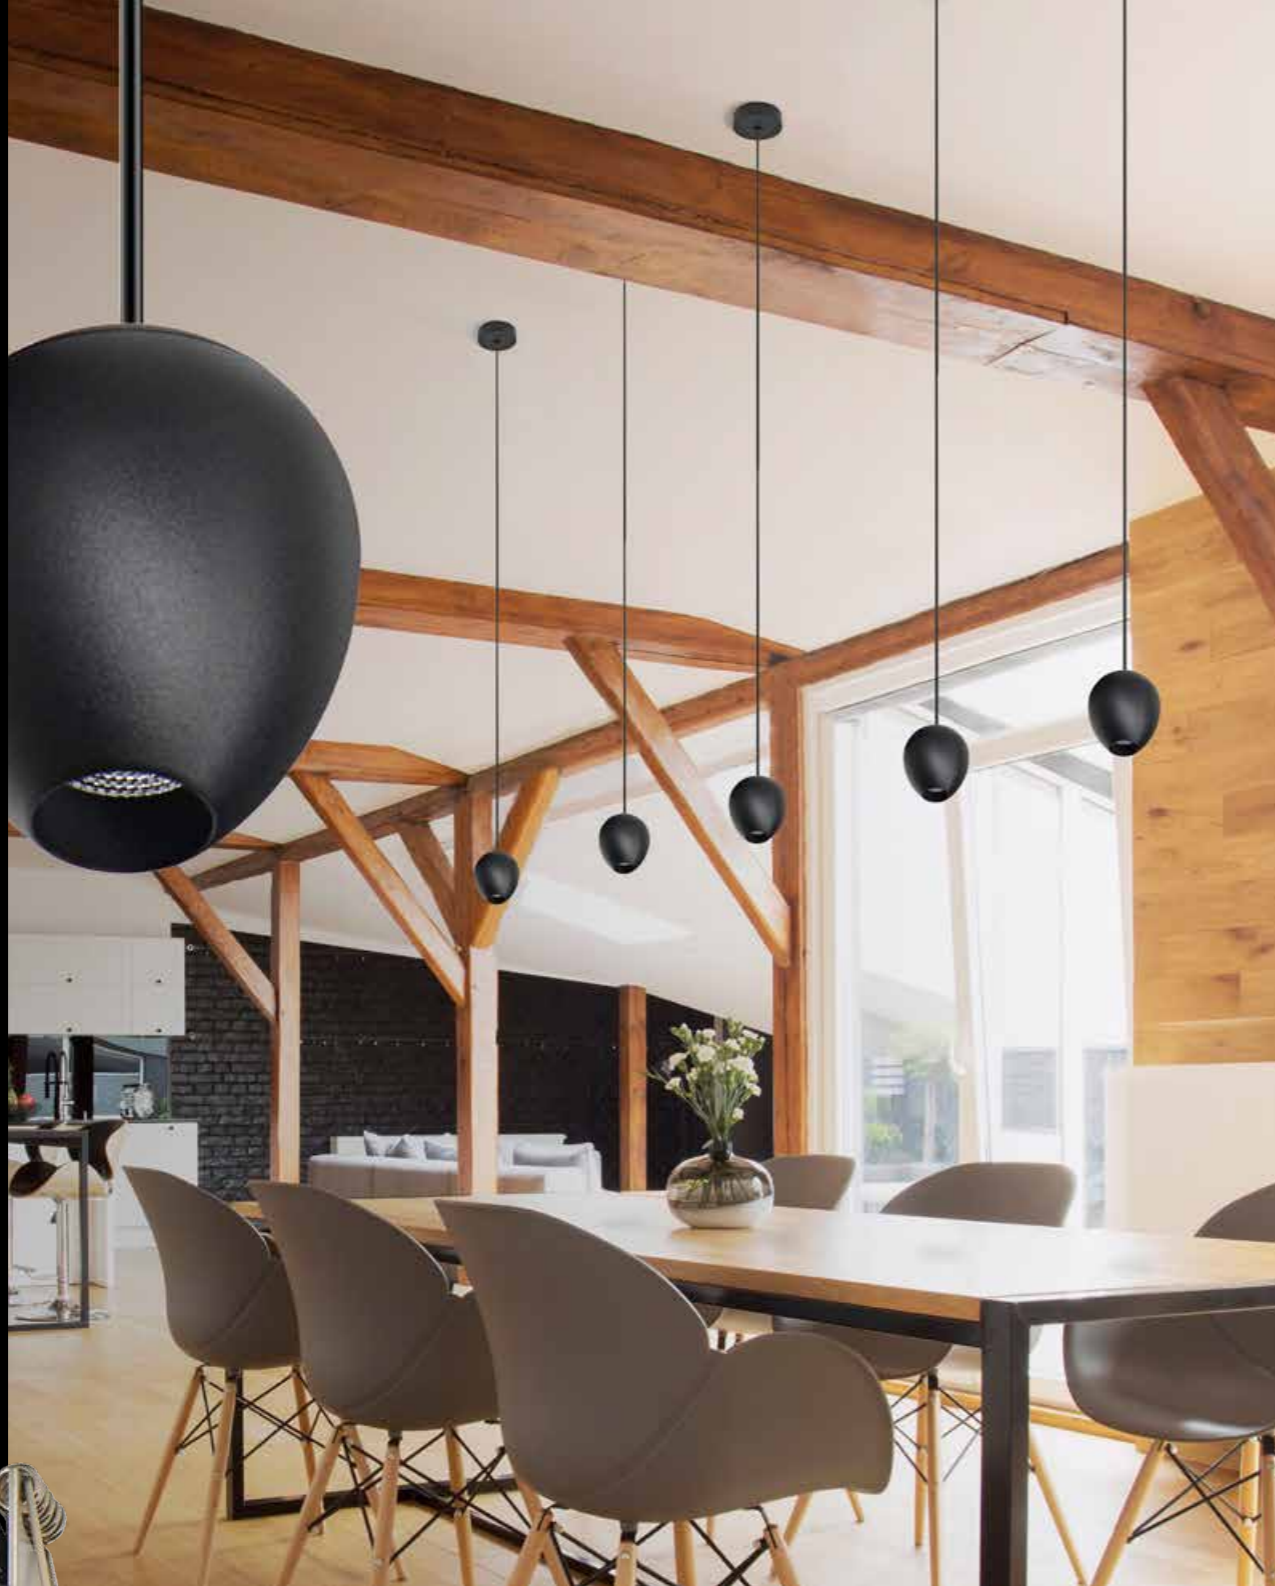

Ovum

new 350

Avica

351

Avica

- 1 AZ3122 (white)
- 2 AZ3121 (black)

GU10 1x Max 35W only LED aluminium

1 WHITE