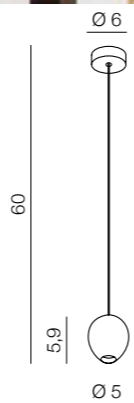

2 BLACK

Ovum 1 Spot

AZ3093
(black)
LED 4,5W 220lm 3000K
aluminium

Ovum 1 Pendant Downlight **LED**

AZ3096
(black)
LED 4,5W 220lm 3000K
aluminium

Ovum 1 Pendant **LED**

AZ3095
(black)
LED 4,5W 220lm 3000K
aluminium