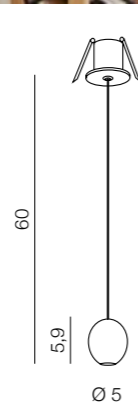

Ovum

new 350

Avica

351

Avica

- 1 AZ3122 (white)
- 2 AZ3121 (black)

GU10 1x Max 35W only LED aluminium

1 WHITE

2 BLACK

Ovum 1 Spot

AZ3093
(black)
LED 4,5W 220lm 3000K
aluminium

Ovum 1 Pendant Downlight **LED**

AZ3096
(black)
LED 4,5W 220lm 3000K
aluminium

Ovum 1 Pendant **LED**

AZ3095
(black)
LED 4,5W 220lm 3000K
aluminium