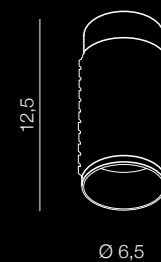

Ovum

new 350

Avica

351

Avica

- 1 AZ3122 (white)
- 2 AZ3121 (black)

GU10 1x Max 35W only LED aluminium

1 WHITE

2 BLACK

Ovum 1 Spot

AZ3093
(black)
LED 4,5W 220lm 3000K
aluminium

Ovum 1 Pendant Downlight **LED**

AZ3096
(black)
LED 4,5W 220lm 3000K
aluminium

Ovum 1 Pendant **LED**

AZ3095
(black)
LED 4,5W 220lm 3000K
aluminium