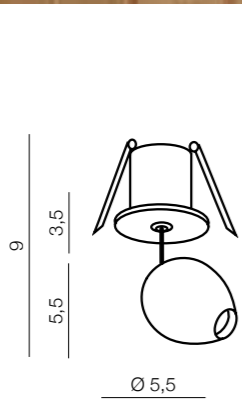

Ovum

new 350

Avica

351

Avica

- 1 AZ3122 (white)
- 2 AZ3121 (black)

GU10 1x Max 35W only LED aluminium

1 WHITE

2 BLACK

Ovum 1 Spot

AZ3093
(black)
LED 4,5W 220lm 3000K
aluminium

Ovum 1 Pendant Downlight **LED**

AZ3096
(black)
LED 4,5W 220lm 3000K
aluminium

Ovum 1 Pendant **LED**

AZ3095
(black)
LED 4,5W 220lm 3000K
aluminium