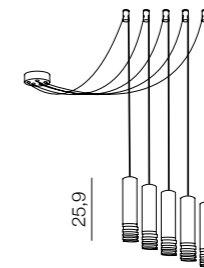

Locus L pendant 5

- 1 AZ3406 (white)
- 2 AZ3405 (black)
- 3 AZ3407 (champagne)

GU10 5x Max 35W only LED metal/aluminium