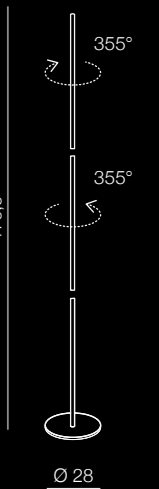

izza

306

1 SHINY WHITE

2 SHINY BLACK

3 AMBER

4 OLIVE

izza

- 1 AZ1077 (shiny white)
- 2 AZ1076 (shiny black)
- 3 AZ1078 (amber)
- 4 AZ1079 (olive)

E14 1x 40W
metal/glass

Teta

307

new

Ø 28

AZ3205
(black)

LED 33w 2805lm 3000K
metal/acrylic