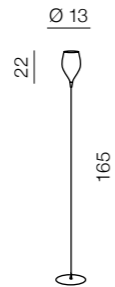

izza

306

1 SHINY WHITE

2 SHINY BLACK

3 AMBER

4 OLIVE

izza

- 1 AZ1077 (shiny white)
- 2 AZ1076 (shiny black)
- 3 AZ1078 (amber)
- 4 AZ1079 (olive)

E14 1x 40W
metal/glass

Teta

307

new

Ø 28

AZ3205
(black)

LED 33w 2805lm 3000K
metal/acrylic