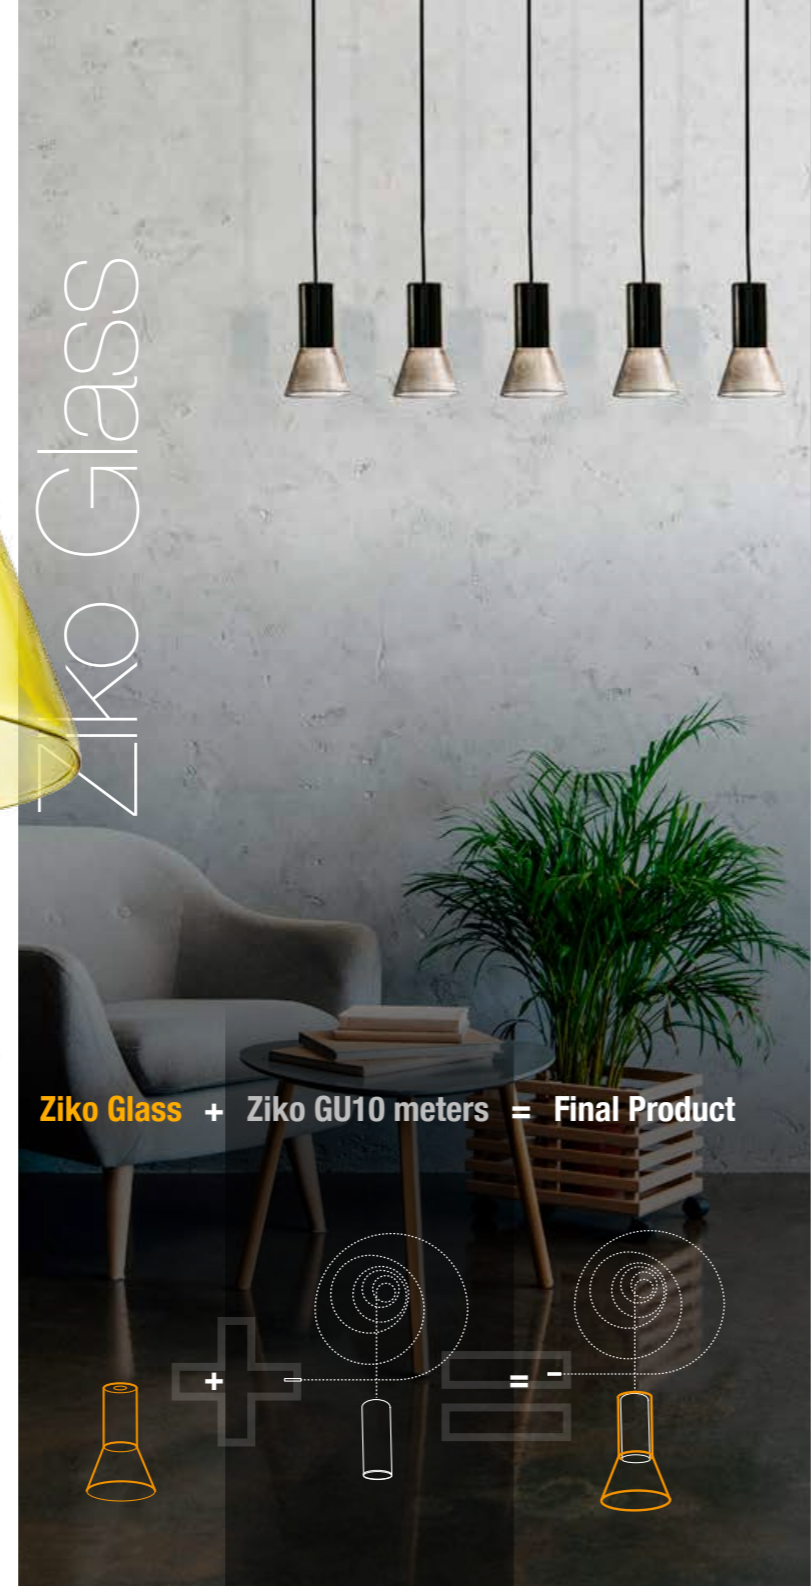

Ziko Glass

- 1 AZ3413 (yellow)
- 2 AZ3414 (blue)
- 3 AZ3415 (smoky)
- 4 AZ3416 (clear)

glass

Ziko GU10 3 meters

AZ3411

(black)
GU10 1x Max 35W only LED
aluminium

Ziko GU10 6 meters

AZ3412

(black)
GU10 1x Max 35W only LED
aluminium

Ziko Base 1

AZ3408 (black)
aluminium

Ziko Base 20

AZ3410 (black)
Max 20x input for Ziko meters
aluminium

Ziko Base 20

AZ3410 (black)
Max 20x input for Ziko meters
aluminium