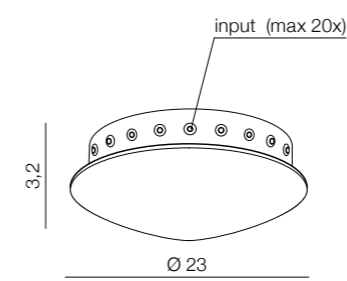

(black)
GU10 1x Max 35W only LED
aluminium

Ziko Base 1

AZ3408 (black)
aluminium

Ziko Base 20

AZ3410 (black)
Max 20x input for Ziko meters
aluminium

Ziko Base 20

AZ3410 (black)
Max 20x input for Ziko meters
aluminium