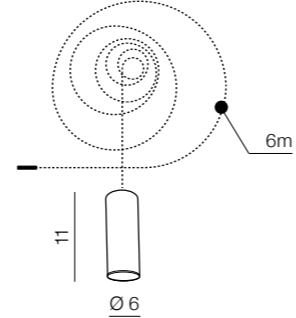

Ziko GU10 6 meters

AZ3412

(black)
GU10 1x Max 35W only LED
aluminium