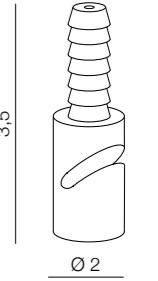

(black)
GU10 1x Max 35W only LED
aluminium

Ziko Base 1

AZ3408 (black)
aluminium

Ziko Base 20

AZ3410 (black)
Max 20x input for Ziko meters
aluminium

Ziko Base 20

AZ3410 (black)
Max 20x input for Ziko meters
aluminium