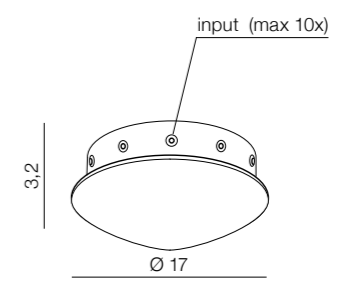

(black)
GU10 1x Max 35W only LED
aluminium

Ziko Base 1

AZ3408 (black)
aluminium

Ziko Base 20

AZ3410 (black)
Max 20x input for Ziko meters
aluminium

Ziko Base 20

AZ3410 (black)
Max 20x input for Ziko meters
aluminium