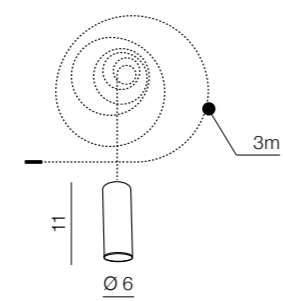

Ziko GU10 3 meters

AZ3411

(black)
GU10 1x Max 35W only LED
aluminium