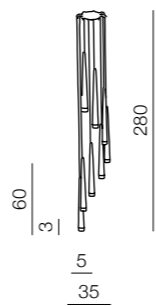

Stylo 8
1 AZ0161 (black)
2 AZ0209 (white)
3 AZ0257 (chrome)

G9 8x 40W
metal/glass