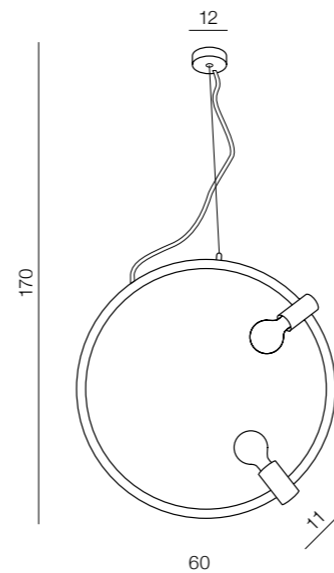

G9 3x 40W  
metal/glass/white

**Stylo 5**   
 1 AZ0119 (black)  
 2 AZ0208 (white)  
 3 AZ0134 (chrome)

G9 5x 40W  
metal/glass

**Stylo 8**   
 1 AZ0161 (black)  
 2 AZ0209 (white)  
 3 AZ0257 (chrome)

G9 8x 40W  
metal/glass

## Orsola

1 AZ3353 (black)  
 2 AZ3354 (white)

E27 2x Max 60W only LED  
metal/plastic