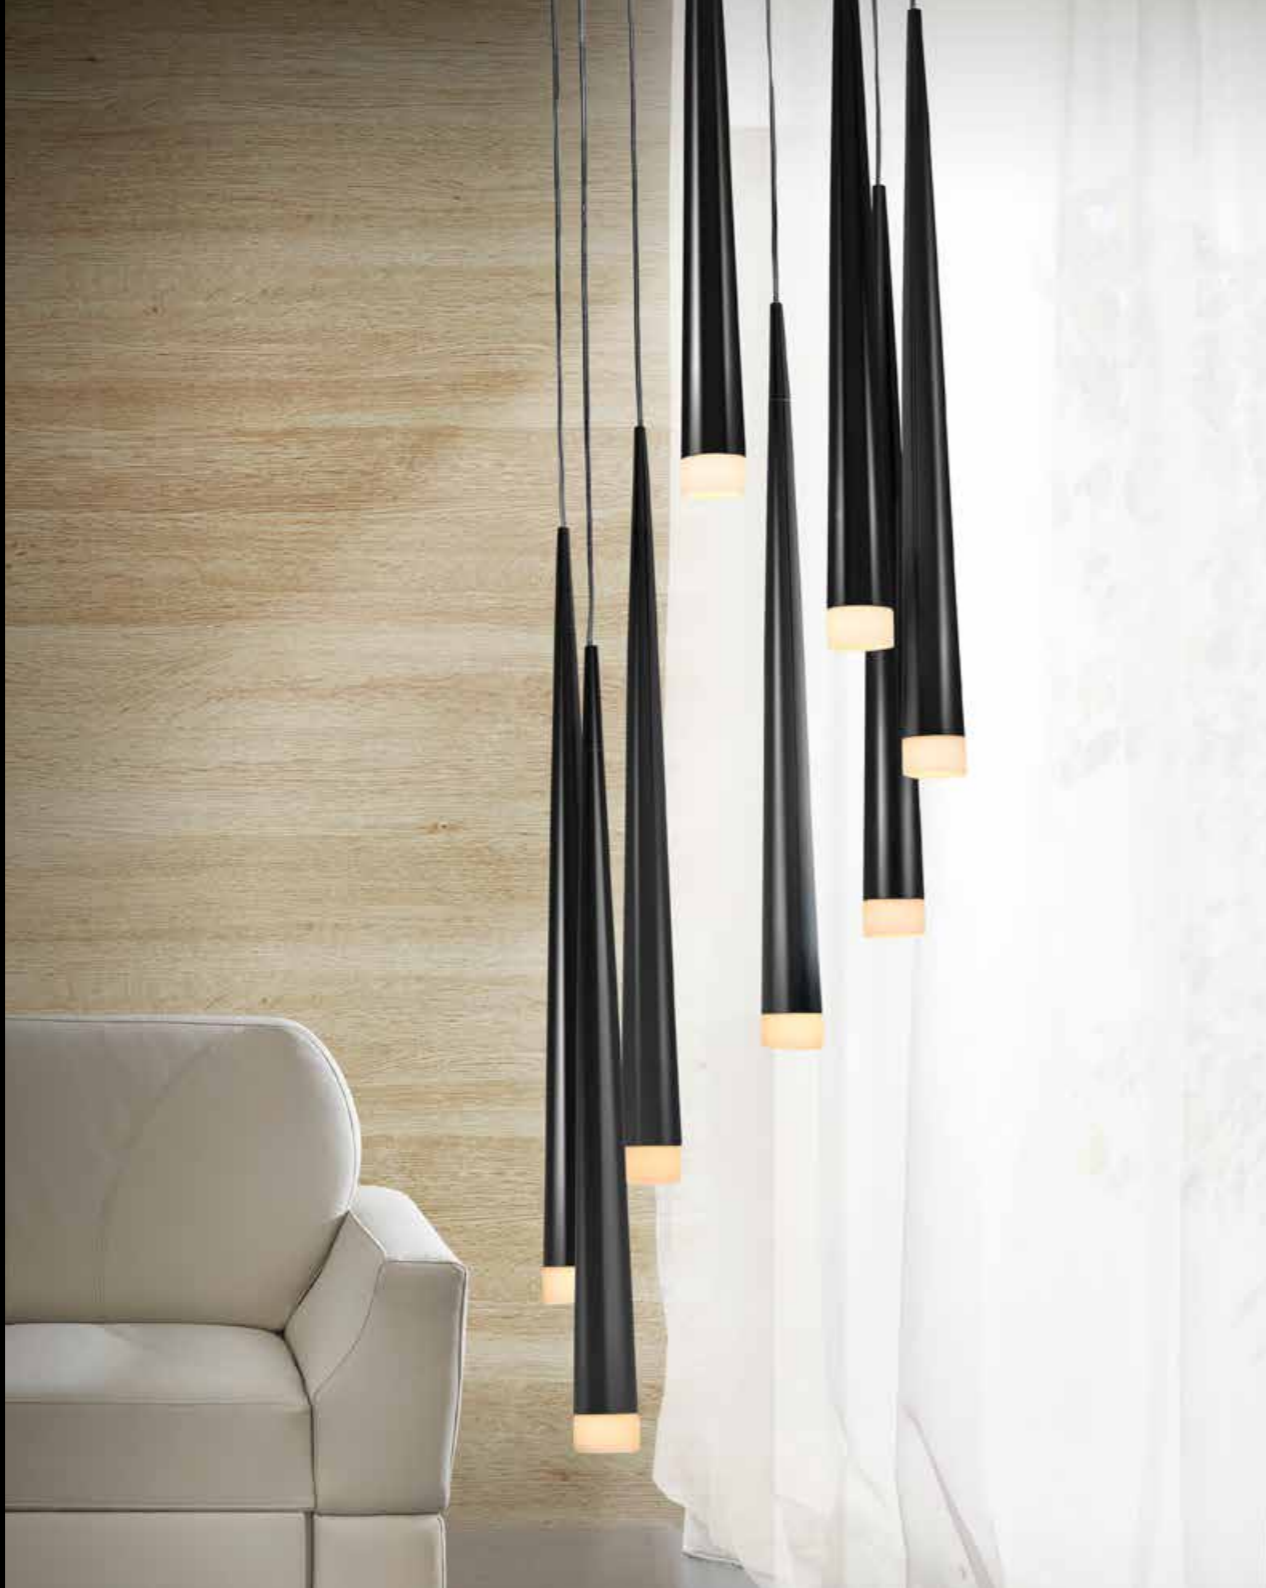

# Stylo

232

1 BLACK

2 WHITE

3 CHROME

# Orsola

233

new

1 BLACK

2 WHITE

**Stylo 1**   
 1 AZ0116 (black)  
 2 AZ0206 (white)  
 3 AZ0117 (chrome)

G9 1x 40W  
metal/glass

**Stylo 3**   
 1 AZ0118 (black)  
 2 AZ0207 (white)  
 3 AZ0133 (chrome)