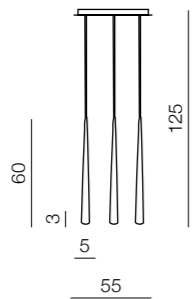

# Orsola

233

new

1 BLACK

2 WHITE

**Stylo 1**   
 1 AZ0116 (black)  
 2 AZ0206 (white)  
 3 AZ0117 (chrome)

G9 1x 40W  
metal/glass

**Stylo 3**   
 1 AZ0118 (black)  
 2 AZ0207 (white)  
 3 AZ0133 (chrome)