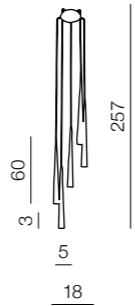

Stylo 5
1 AZ0119 (black)
2 AZ0208 (white)
3 AZ0134 (chrome)

G9 5x 40W
metal/glass