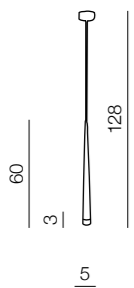

# Stylo

232

1 BLACK

2 WHITE

3 CHROME

# Orsola

233

new

1 BLACK

2 WHITE

**Stylo 1**   
 1 AZ0116 (black)  
 2 AZ0206 (white)  
 3 AZ0117 (chrome)

G9 1x 40W  
metal/glass

**Stylo 3**   
 1 AZ0118 (black)  
 2 AZ0207 (white)  
 3 AZ0133 (chrome)