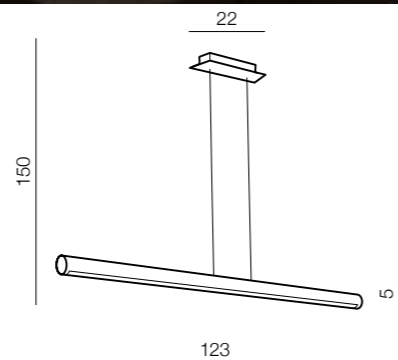

Albero

228

Izolda

229

new

Albero LED

AZ2701

(natural exotic wood+black)
LED 50W 3500lm 3000K
wood/acrylic